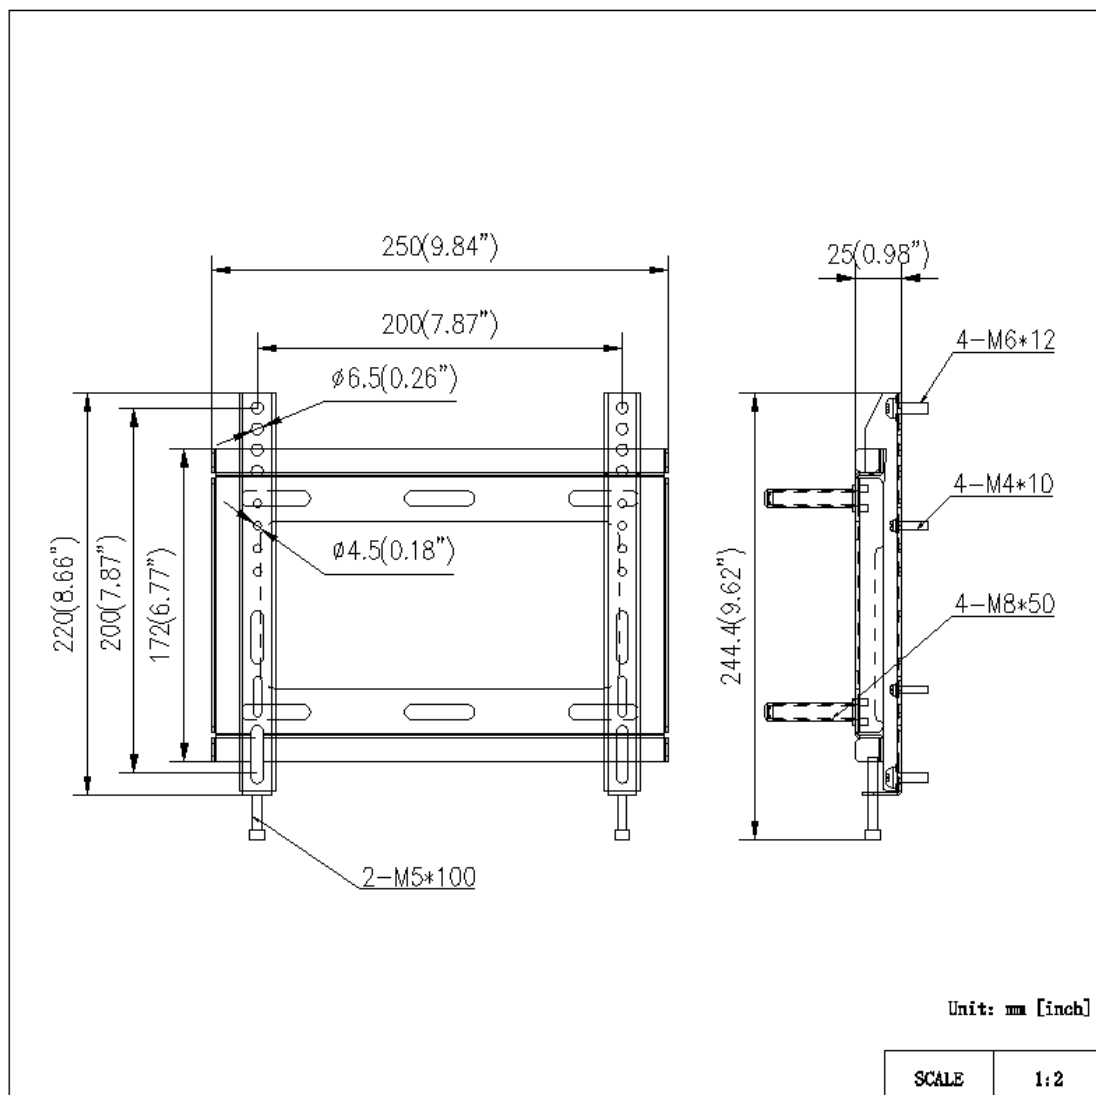

DP-D501940-1X1-Q1-NW-Q0.1-TY/V200

DP-D501940 Wall mount for Monitor 19" - 40"

- Solid steel structure, preventing screen bending or twisting
- Cold-rolled steel plate (SPCC)
- Quick and easy installation
- Maximum load capacity is 30kg(66 lb)

▪ Specification

General	
VESA	200 (H) mm × 200 (V) mm
Dimension (W × H × D)	250 mm × 220 mm × 25 mm (9.84" × 8.66" × 0.98")
Net Weight	0.75 ± 0.5 Kg (1.65 ± 1.1 lb)
Gross Weight	0.83 ± 0.5 Kg (1.83 ± 1.1 lb)
Default Parameters	
Color	Black
Material	Cold-rolled steel plate (SPCC)
Bracket	
Capacity	≤30kg(66 lb)

▪ Dimension

▪ Accessory

DS-D5022F2-5V2

DS-D5227F3-1P0SV/D

DS-D5022F2-2P2

DS-D5022QE-D

DS-D5222F2-1V1S

Hi-D24F2P2B