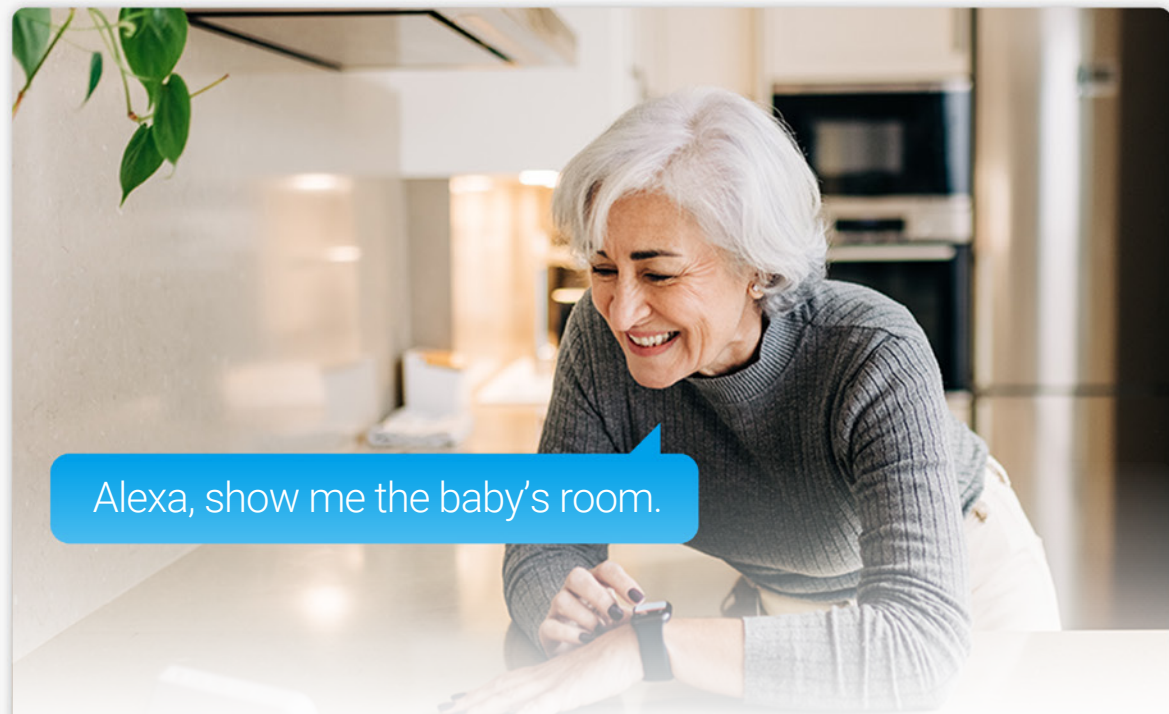

 **Spin 360° horizontally**

 **Follow pre-set 4 points**

Multiple ways for easy pairing

With the exclusive Bluetooth configuration, you can effortlessly pair devices and set up even when connectivity is challenging.

Hands-free control

With integration to your voice assistants, you can pull up the video feed by simply saying "Alexa" or "Hey Google."²

Dual video storage options

Capture and secure important moments or unforgettable memories on a large 512GB microSD card, or by subscribing to the EZVIZ CloudPlay.³