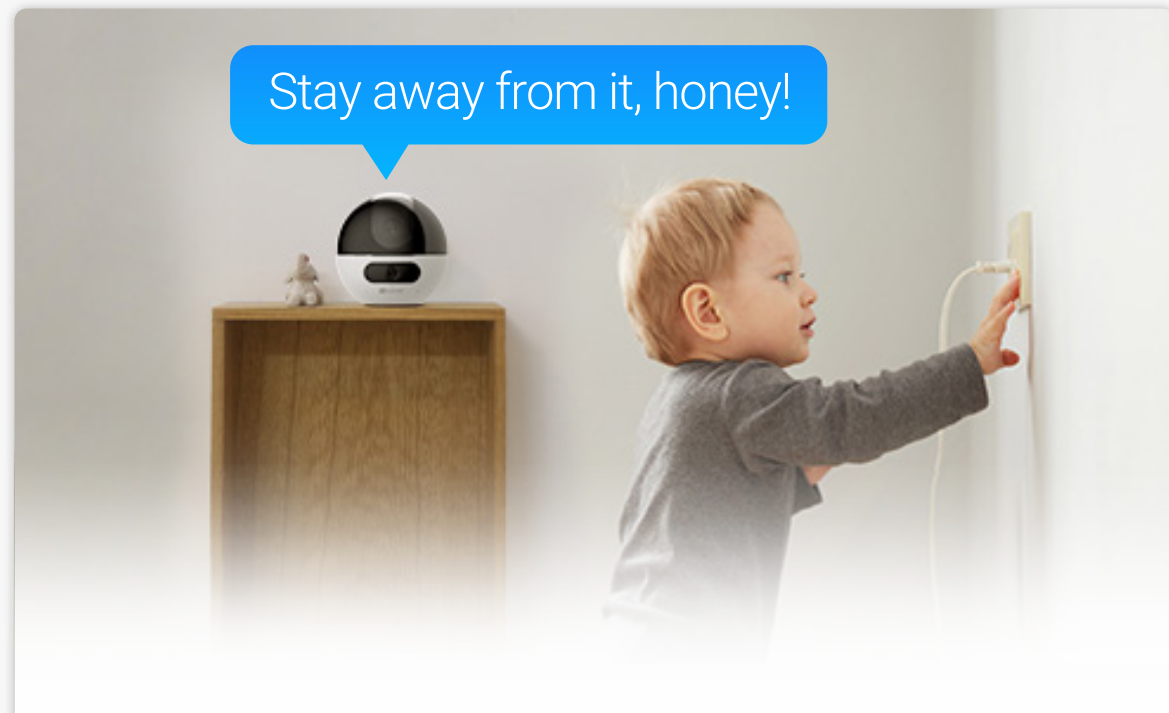

Step 1

The bottom lens detects a moving person

Step 2

The top lens rotates in 360° and follows the moving person

Smarter detection for activities you care about

A lot of activities go on inside your home, but you don't want to get constantly alerted when your curtains flutter in the wind. The C7 Dual is smart enough to notice human and pet activities in particular – all without additional fees to unlock.

 **Spin 360° horizontally**

 **Follow pre-set 4 points**

Multiple ways for easy pairing

With the exclusive Bluetooth configuration, you can effortlessly pair devices and set up even when connectivity is challenging.

Stay in touch with two-way talk

You can easily engage in real-time conversations with your loved ones even from afar. The C7 Dual provides high-quality two-way audio.

Connection for boosted performance

Set up the camera network, either wired or wirelessly. You can connect the camera to either 2.4 or 5 GHz band to ensure a strong Wi-Fi signal.¹

Hands-free control

With integration to your voice assistants, you can pull up the video feed by simply saying "Alexa" or "Hey Google."²

Dual video storage options

Capture and secure important moments or unforgettable memories on a large 512GB microSD card, or by subscribing to the EZVIZ CloudPlay.³