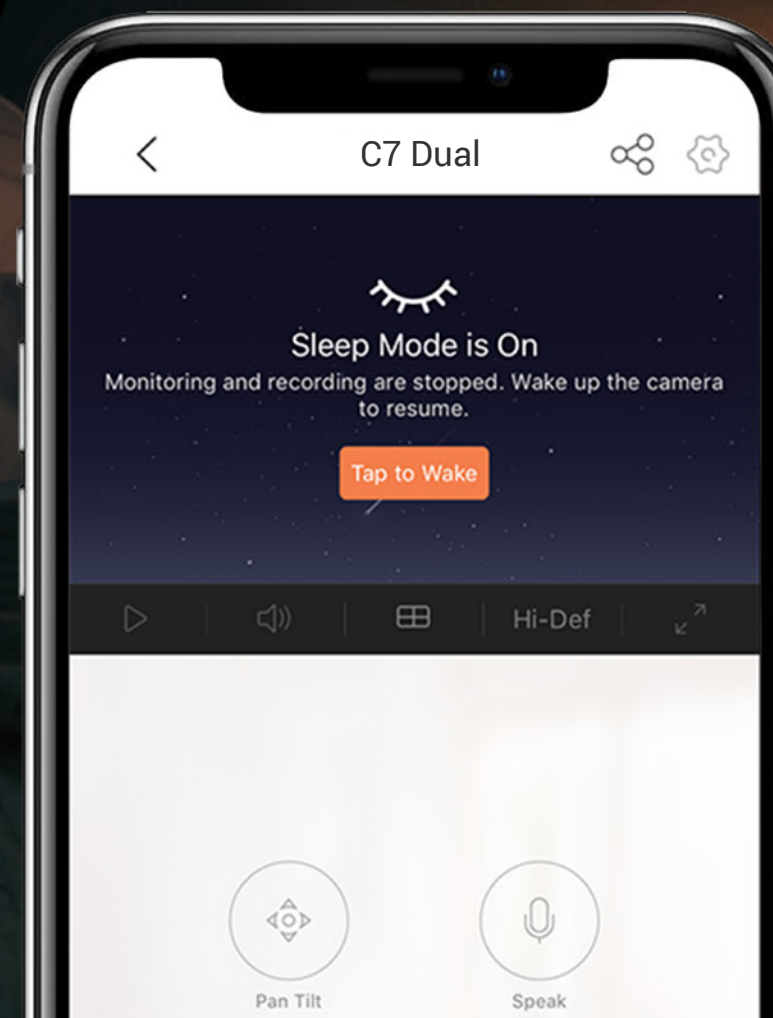

AES-128

Data Encryption

TLS

Data Transmission Encryption

1. 1 You will need to choose the Wi-Fi frequency band during the device setup process. Once the choice is made, you will not be able to change it to another frequency band.
2. 2 Google Assistant is not available in certain language and countries.
3. 3 Local storage cards must be purchased separately. The cloud storage service is only available in certain markets. Please verify availability before making a purchase.
4. 4 Data from EZVIZ Lab's test results under standard conditions. The video compression efficiency will vary with the frequency and complexity of the activity captured, as well as other environmental factors.