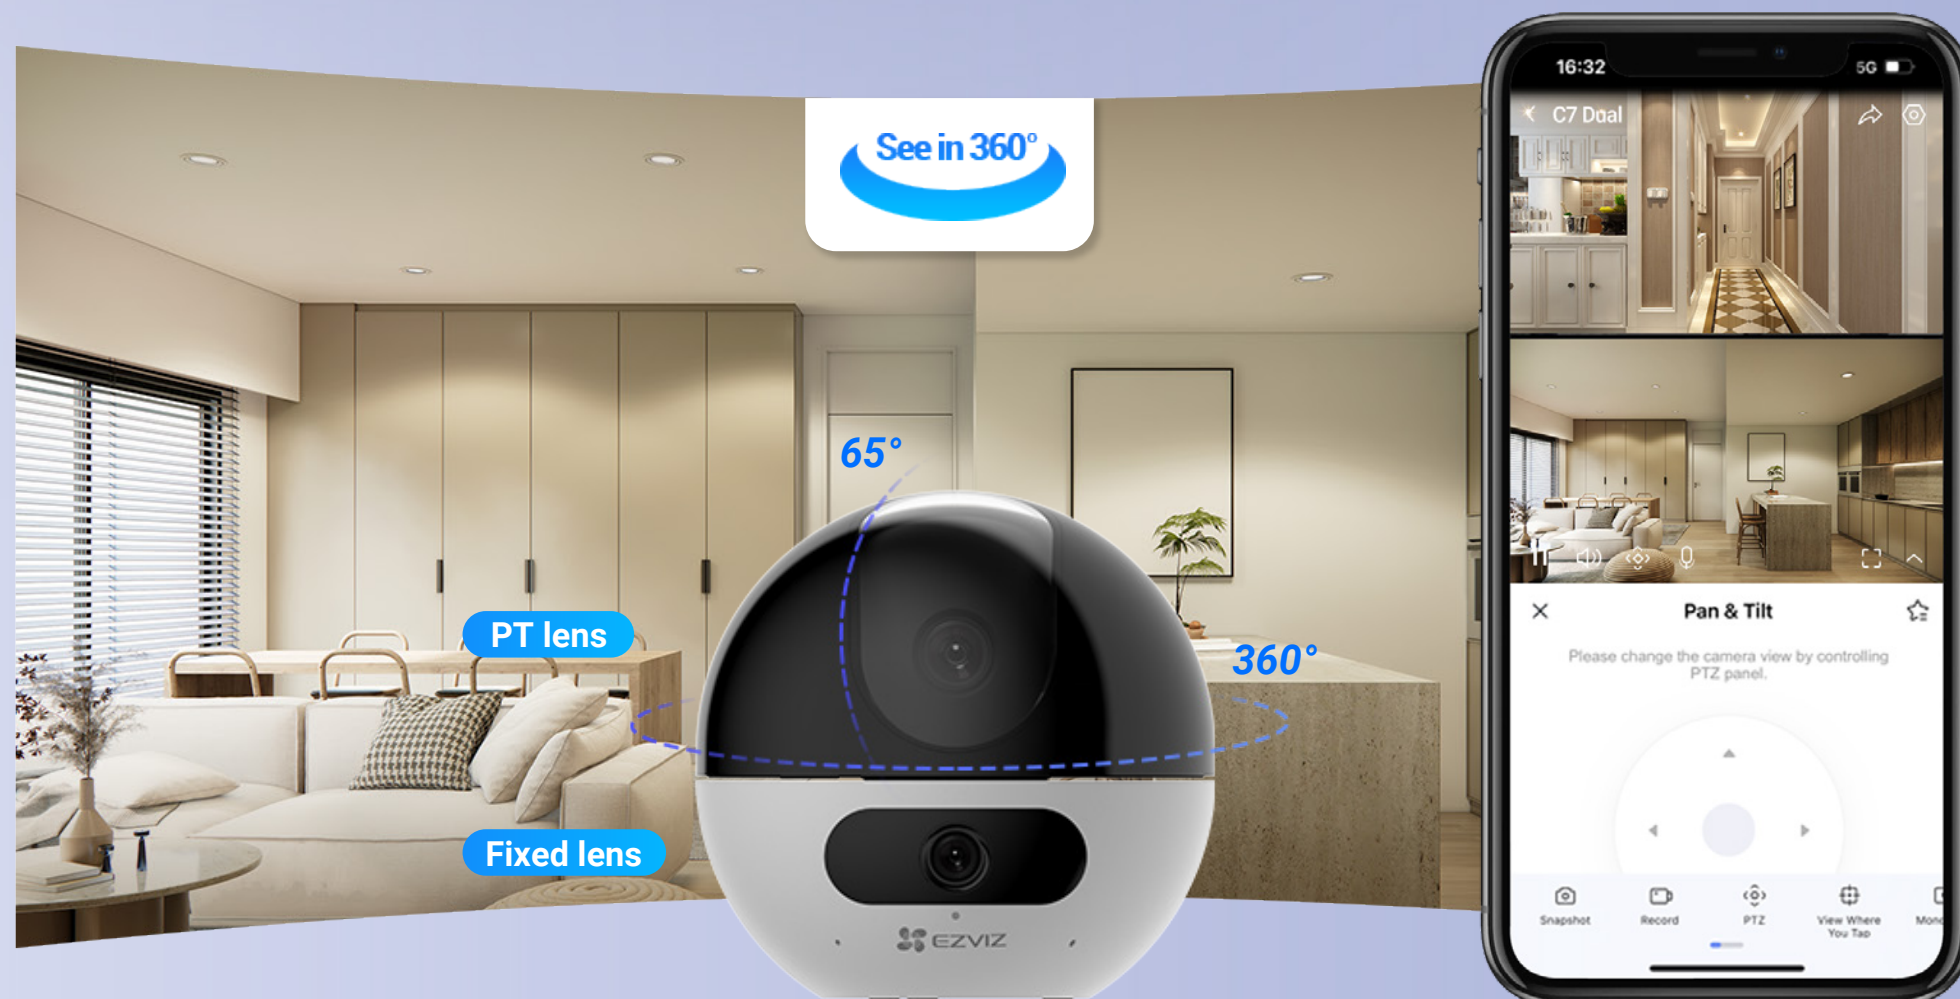

• For Homes

• For Stores

Dual lenses. More than double clarity.

The C7 Dual uses a 2K+ lens that fixes on the important area, and another 2K+ lens that rotates to proactively render the whole picture. It makes the best use of them to clearly present details and panoramic views together for a busy homeowner to comprehend.

2K+
Pan-and-Tilt
Lens

Rotational view
for the whole picture

2K+
Wide-Angle
Lens

Fixed view
for the main area

Dual lenses. More than double vision.

The C7 Dual helps you understand your spacious interior with far less blind spots, while keeping a continuous watch on the key activity area.

Dual lenses. More than double smartness.

When a person enters the detection zone of the fixed lens, the PT lens will automatically rotate to the same viewing angle to capture, lock on, and follow the person in action.

Step 1

The bottom lens detects a moving person

Step 2

The top lens rotates in 360° and follows the moving person

Smarter detection for activities you care about

A lot of activities go on inside your home, but you don't want to get constantly alerted when your curtains flutter in the wind. The C7 Dual is smart enough to notice human and pet activities in particular – all without additional fees to unlock.