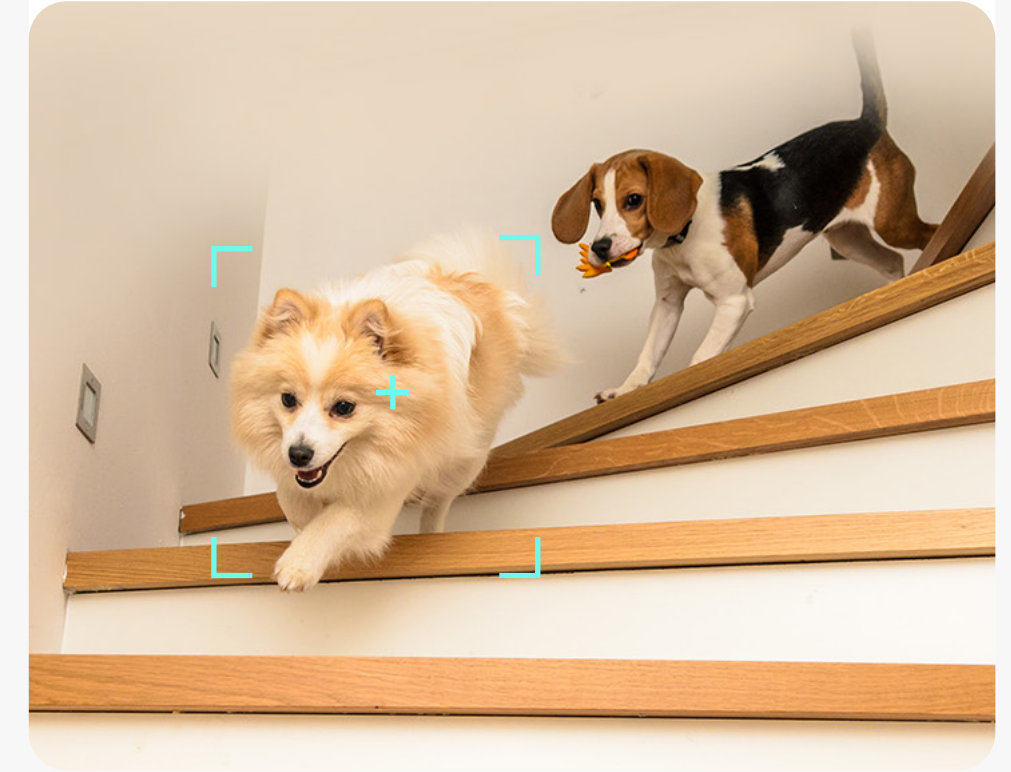

Dual lenses. More than double smartness.

When a person enters the detection zone of the fixed lens, the PT lens will automatically rotate to the same viewing angle to capture, lock on, and follow the person in action.

Step 1

The bottom lens detects a moving person

Step 2

The top lens rotates in 360° and follows the moving person

Smarter detection for activities you care about

A lot of activities go on inside your home, but you don't want to get constantly alerted when your curtains flutter in the wind. The C7 Dual is smart enough to notice human and pet activities in particular – all without additional fees to unlock.

 Customizable Voice Notification

FREE No Subscription Required

 AI-Powered Human Shape Detection

 AI-Powered Pet Detection

All-round protection that never sleeps

Say goodbye to blurred video clips at night. With its two 2K+ lenses, the C7 Dual renders crystal-clear pictures even at 8x digital magnification.

Accompany continues, regardless of distance

It's important to know if you're needed by your loved ones. They can simply initiate a video call to your phone by posing a victory sign.

Hands-free and worry-free, with customized auto patrols