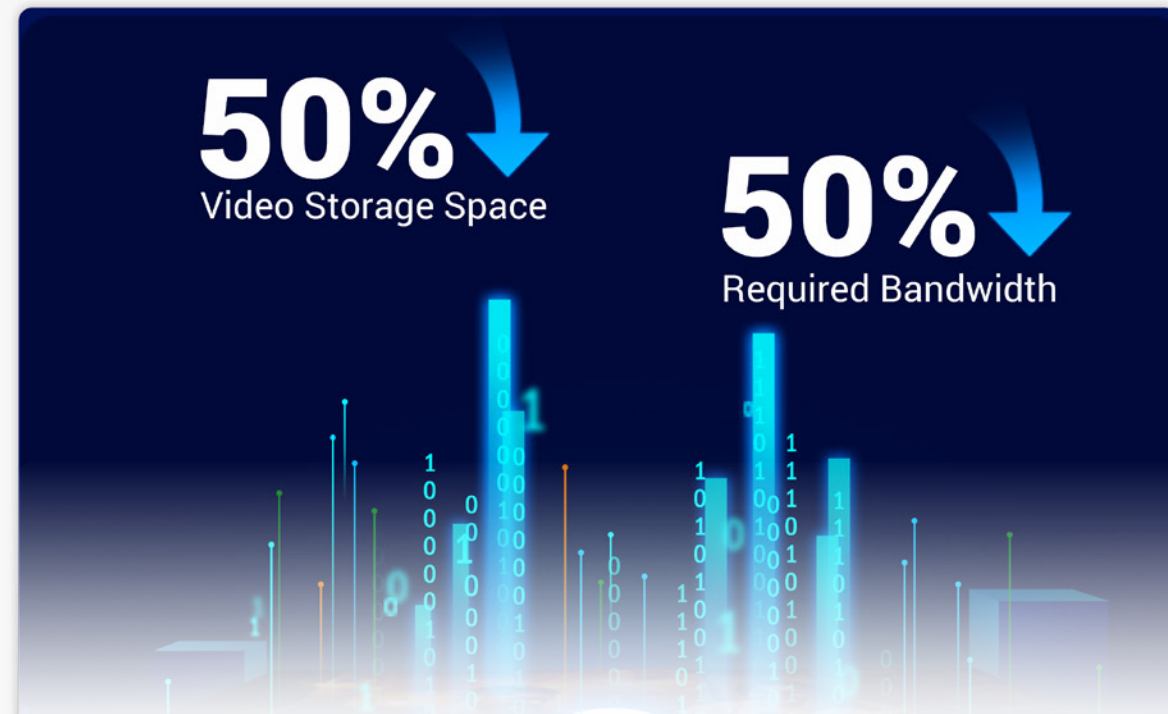

Hands-free control

With integration to your voice assistants, you can pull up the video feed by simply saying "Alexa" or "Hey Google."²

Dual video storage options

Capture and secure important moments or unforgettable memories on a large 512GB microSD card, or by subscribing to the EZVIZ CloudPlay.³