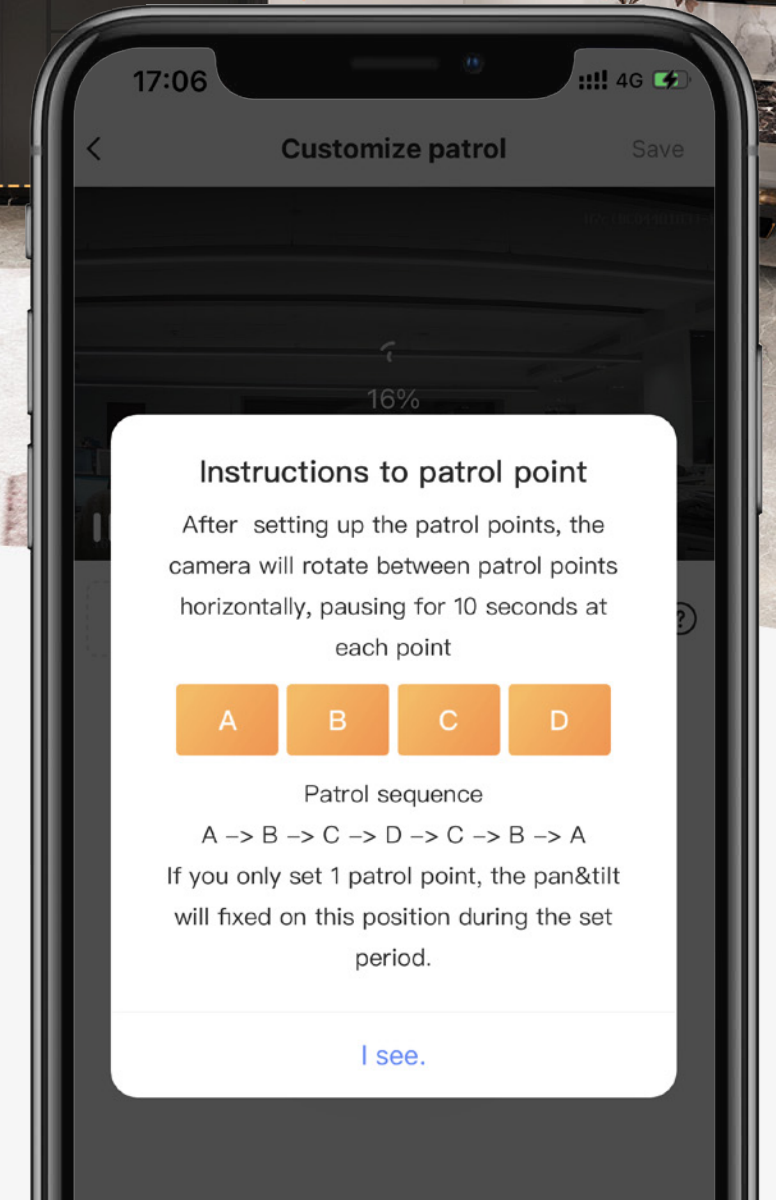

Hands-free and worry-free, with customized auto patrols

On set time intervals, the PT lens can automatically complete check-ups to eliminate blind spots. You can customize patrol routes flexibly for tailored focuses, or simply ask it to complete a full-circle horizontal spin.

Spin 360° horizontally

Follow pre-set 4 points