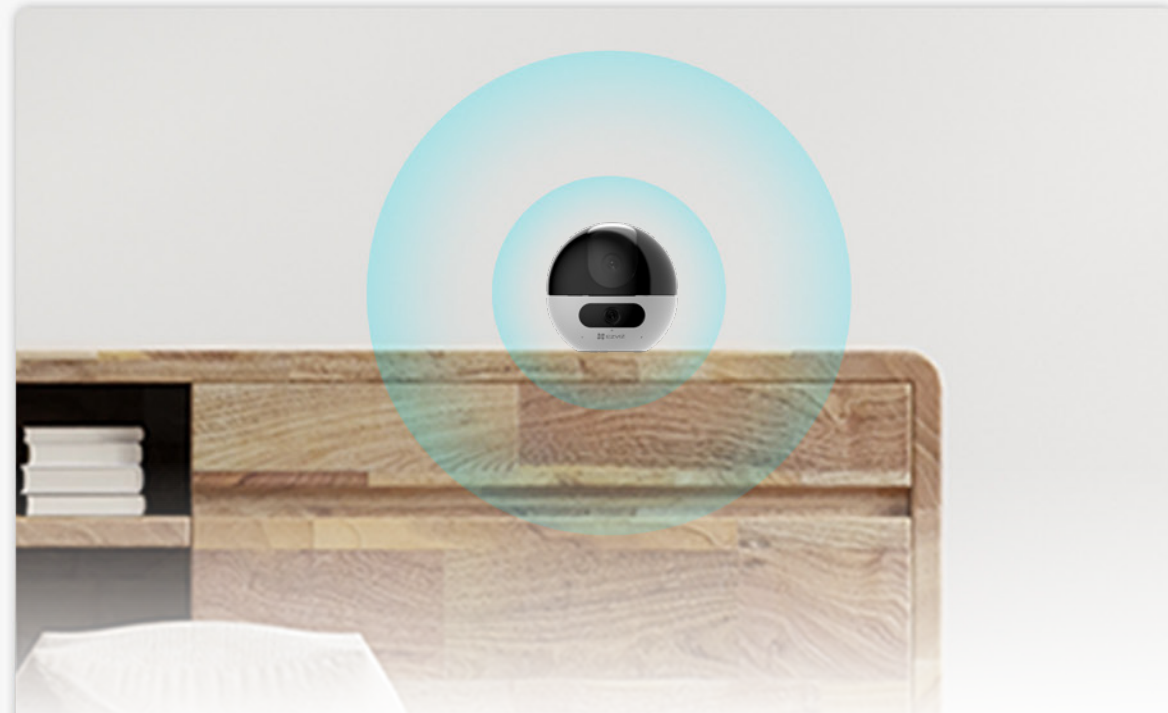

Connection for boosted performance

Set up the camera network, either wired or wirelessly. You can connect the camera to either 2.4 or 5 GHz band to ensure a strong Wi-Fi signal.¹