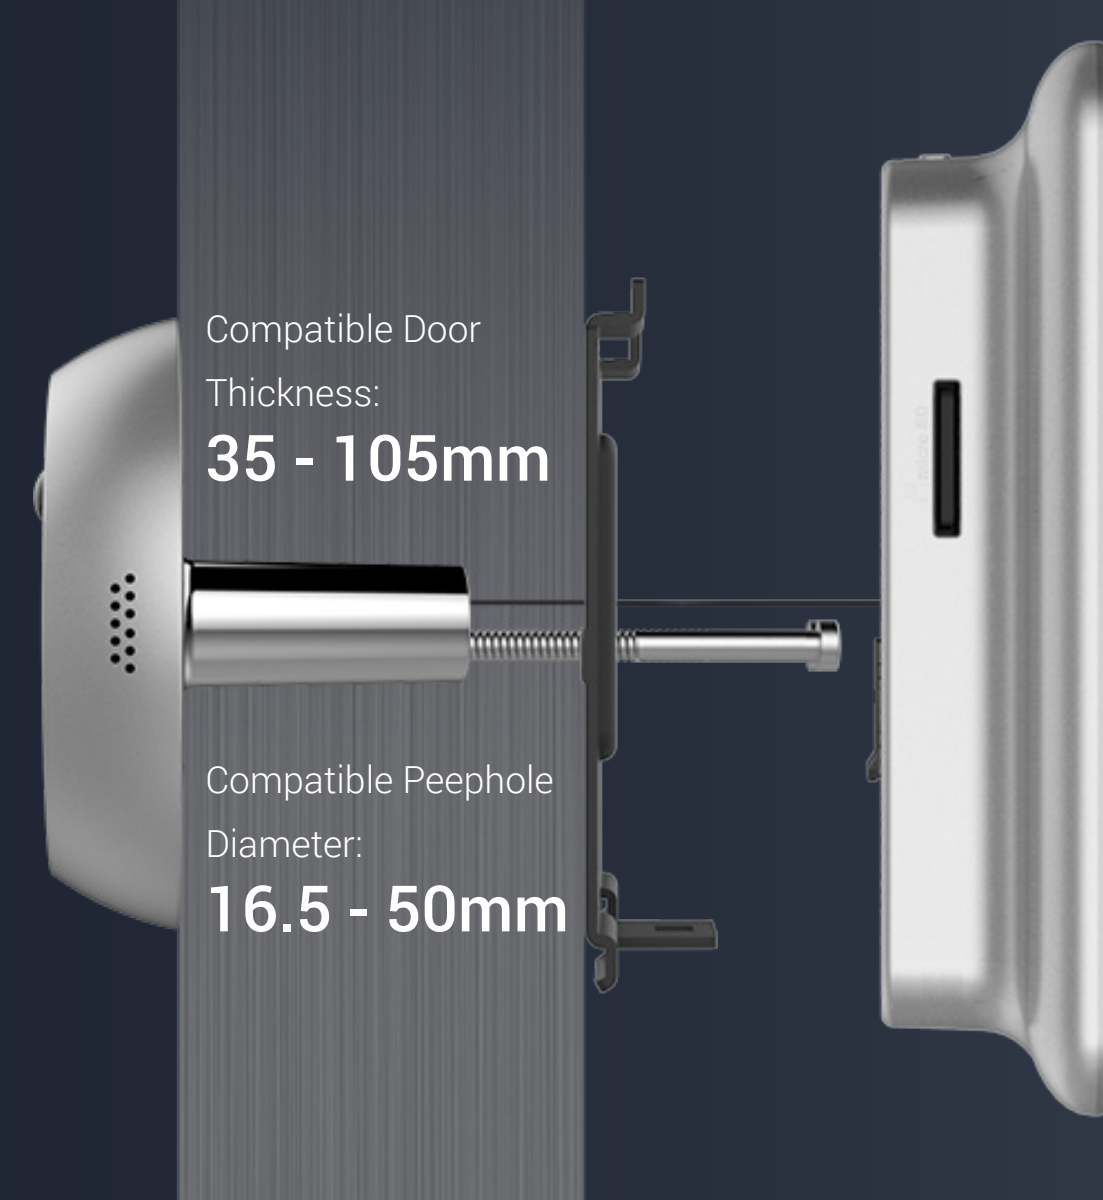

DP2C

Wire-free Peephole Doorbell

Enjoy visible security anytime and anywhere.

A two-in-one peephole camera and doorbell, the DP2C features a sleek modern design, as well as multiple advanced features to stand guard at your front door. You'll enjoy its clear imaging, smart functions, and the power to see and talk to visitors via the indoor color monitor. Also, use the EZVIZ App on your mobile device and get alerts for any suspicious activity around your doorstep.

Brilliant vision to reduce blind spots, even in dim light.

The DP2C provides optimal visual coverage with its 155-degree ultra-wide-angle lens, and renders sharp night vision of objects up to 5 meters away. It is also smart enough to automatically shift between day and night modes.

Sturdy and stylish design.

Thoughtfully designed, the DP2C fits seamlessly onto your door with easy installation. The exterior camera features an anti-prying design so it's fully tamperproof, protecting your family's privacy.