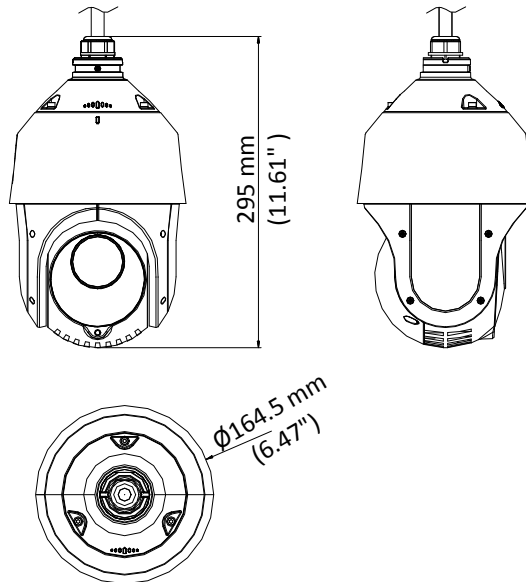

Order Model

DS-2AE4225TI-D(C)

Dimensions