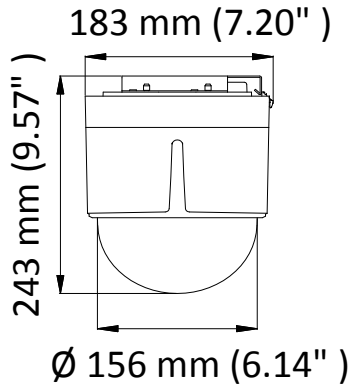

Order Model

DS-2AE5225T-A3(D)

Dimension

Indoor