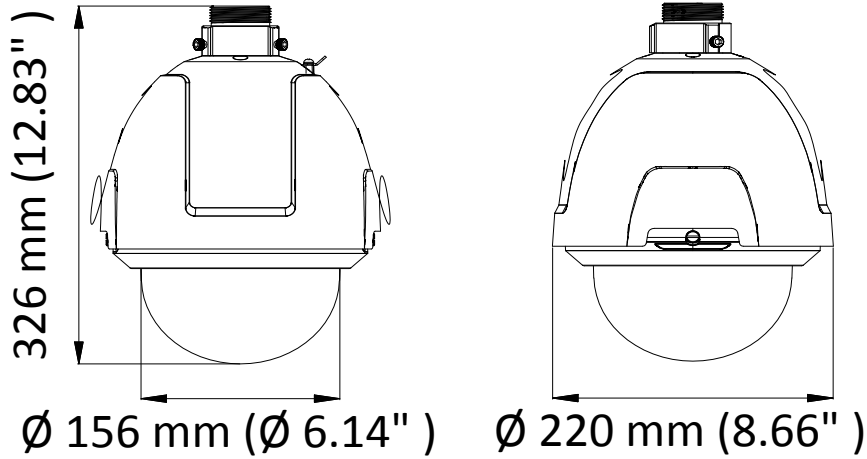

Order Model

DS-2AE5225T-A(D)

Dimension

Accessory

HIKVISION®

Headquarters

No.555 Qianmo Road, Binjiang District,
Hangzhou 310051, China
T +86-571-8807-5998
overseasbusiness@hikvision.com

Hikvision USA
T +1-909-895-0400
sales.usa@hikvision.com

Hikvision Australia
T +61-2-8599-4233
salesau@hikvision.com

Hikvision India
T +91-22-28469900
sales@pramahikvision.com

Hikvision Canada
T +1-866-200-6690
sales.canada@hikvision.com

Hikvision Thailand
T +662-275-9949
sales.thailand@hikvision.com

Hikvision Europe
T +31-23-5542770
sales.eu@hikvision.com

Hikvision Italy
T +39-0438-6902
info.it@hikvision.com

Hikvision Brazil
T +55 11 3318-0050
Latam.support@hikvision.com

Hikvision Turkey
T +90 (216)521 7070- 7074
sales.tr@hikvision.com

Hikvision Malaysia
T +601-7652-2413
sales.my@hikvision.com

Hikvision UK & Ireland
T +01628-902140
sales.uk@hikvision.com

Hikvision South Africa
Tel: +27 (10) 0351172
sale.africa@hikvision.com

Hikvision France
T +33(0)1-85-330-450
info.fr@hikvision.com

Hikvision Kazakhstan
T +7-727-9730667
nikia.panfilov@hikvision.ru

Hikvision Vietnam
T +84-974270888
sales.vt@hikvision.com

Hikvision UAE
T +971-4-4432090
salesme@hikvision.com

Hikvision Singapore
T +65-6684-4718
sg@hikvision.com

Hikvision Spain
T +34-91-737-16-55
info.es@hikvision.com

Hikvision Tashkent
T +99-87-1238-9438
uzb@hikvision.ru

Hikvision Hong Kong
T +852-2151-1761
info.hk@hikvision.com

Hikvision Russia
T +7-495-669-67-99
saleru@hikvision.com

Hikvision Korea
T +82-(0)31-731-8817
sales.korea@hikvision.com

Hikvision Poland
T +48-22-460-01-50
info.pl@hikvision.com

Hikvision Indonesia
T +62-21-2933759
Sales.Indonesia@hikvision.com

Hikvision Colombia
sales.colombia@hikvision.com