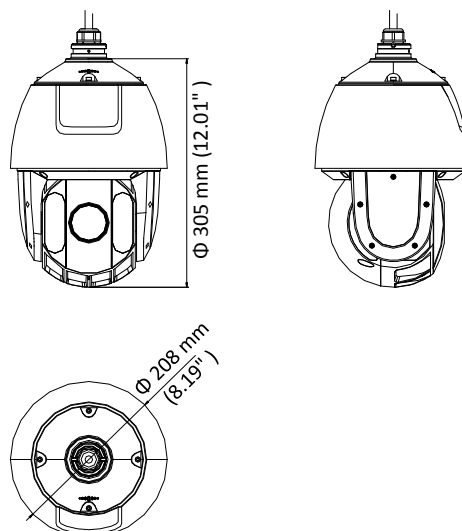

Park Action	Preset /Patrol/Pattern/Pan Scan/Tilt Scan/Panorama Scan/Day Mode/Night Mode/Patrol-d/None
PTZ Position Display	ON/OFF
Preset Freezing	Yes
Scheduled Task	Preset/Patrol/Pattern/Pan Scan/Tilt Scan/Panorama Scan/Day Mode/Night Mode/Zero Calibration/Patrol-d/None
<b>Infrared</b>	
IR Distance	Up to 150 m
IR Intensity	Automatically adjusted depending on the zoom ratio
<b>Input/Output</b>	
Video Output	Switchable TVI/AHD/CVI/CVBS video output, (NTSC or PAL composite, BNC)
Alarm	2 alarm inputs, 1 alarm output
RS-485 Interface	Half-duplex mode Self-adaptive HIKVISION, Pelco-P, Pelco-D protocol
UTC function	UTC protocol (or HIKVISION-C protocol in previous DVR)
<b>General</b>	
Menu Language	English
Power	24 VAC Max. 30 W (IR:10 W)
Working Temperature	-30°C to 65°C (-22°F to 149°F)
Working Humidity	90% or less
Protection Level	IP66 standard (outdoor dome) TVS 4,000 V lightning protection, surge protection and voltage transient protection
Mounting	Various mounting modes optional
Dimension	Φ 208 mm × 305 mm (Φ 8.19" × 12.01")
Weight (approx.)	3.3 kg (7.28 lb.)

## Dimension