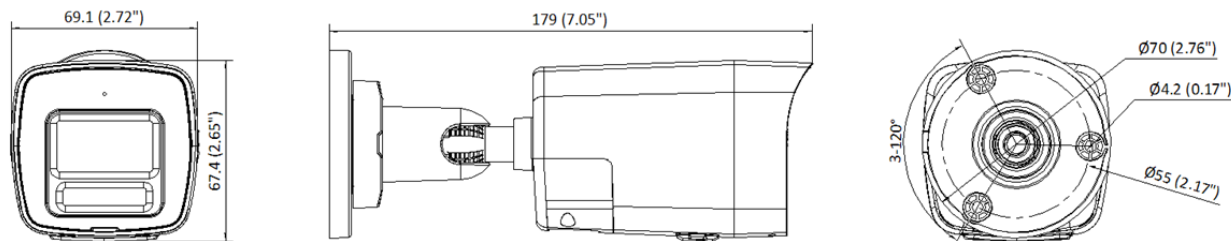

▪ Available Model

DS-2CD1047G2H-LIUF/SL(2.8mm)

DS-2CD1047G2H-LIUF/SL(4mm)

DS-2CD1047G2H-LIUF/SRB(2.8mm)

DS-2CD1047G2H-LIUF/SRB(4mm)

▪ **Dimension**

Unit: mm (inch)

▪ **Accessory**

▪ **Optional**

DS-1275ZJ-SUS Vertical pole mount	DS-1276ZJ-SUS Corner mount	DS-1280ZJ-XS Junction box

Headquarters

No.555 Qianmo Road, Binjiang District,
Hangzhou 310051, China
T +86-571-8807-5998
www.hikvision.com