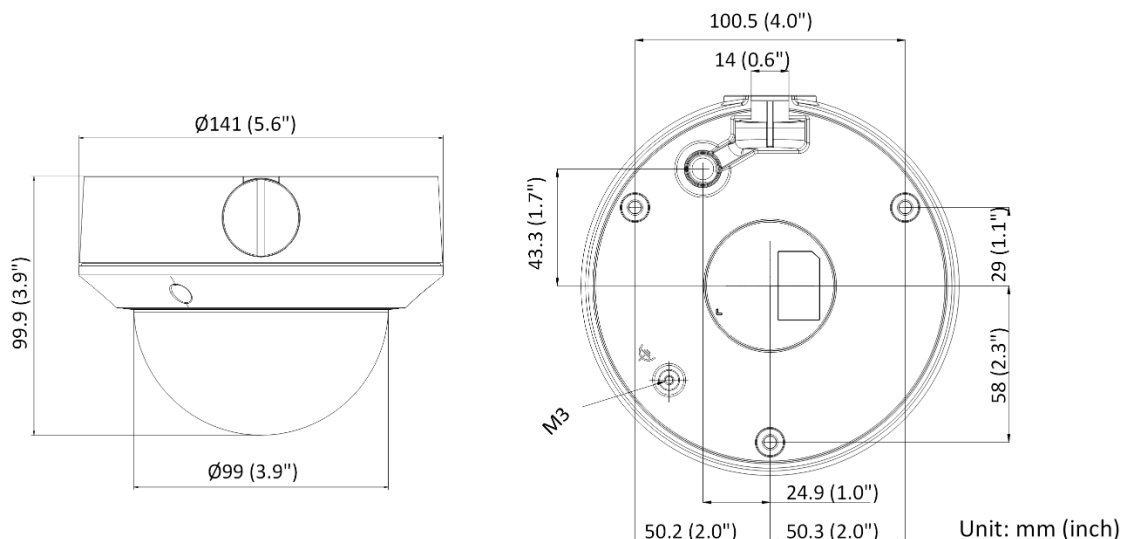

Environment	CE-RoHS: 2011/65/EU, WEEE: 2012/19/EU, Reach: Regulation (EC) No 1907/2006
Protection	IP67: IEC 60529-2013,IK10: IEC 62262:2002

▪ Typical Application

Hikvision products are classified into three levels according to their anti-corrosion performance. Refer to the following description to choose for your using environment.

This model has NO SPECIFIC PROTECTION.

Level	Description
Top-level protection	Hikvision products at this level are equipped for use in areas where professional anti-corrosion protection is a must. Typical application scenarios include coastlines, docks, chemical plants, and more.
Moderate protection	Hikvision products at this level are equipped for use in areas with moderate anti-corrosion demands. Typical application scenarios include coastal areas about 2 kilometers (1.24 miles) away from coastlines, as well as areas affected by acid rain.
No specific protection	Hikvision products at this level are equipped for use in areas where no specific anti-corrosion protection is needed.

▪ Available Model

DS-2CD1723G2-IZS (2.8 to 12 mm)

DS-2CD1723G2-IZ (2.8 to 12 mm)

▪ Dimension