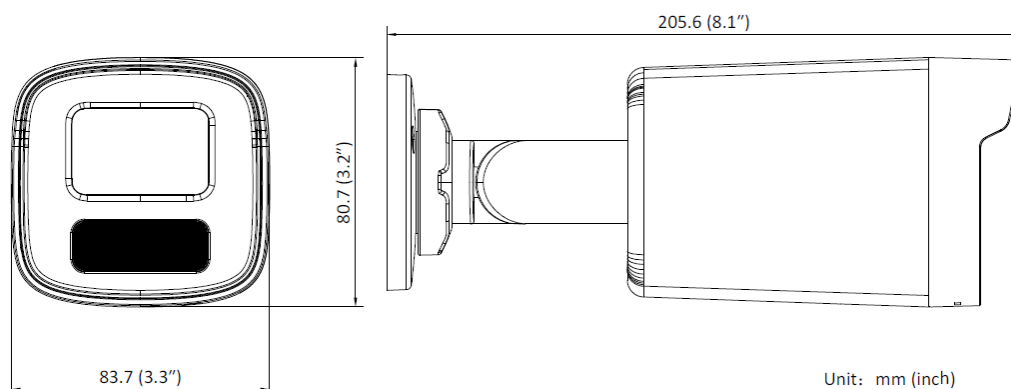

▪ Typical Application

Hikvision products are classified into three levels according to their anti-corrosion performance. Refer to the following description to choose for your using environment.

This model has NO SPECIFIC PROTECTION.

Level	Description
Top-level protection	Hikvision products at this level are equipped for use in areas where professional anti-corrosion protection is a must. Typical application scenarios include coastlines, docks, chemical plants, and more.
Moderate protection	Hikvision products at this level are equipped for use in areas with moderate anti-corrosion demands. Typical application scenarios include coastal areas about 2 kilometers (1.24 miles) away from coastlines, as well as areas affected by acid rain.
No specific protection	Hikvision products at this level are equipped for use in areas where no specific anti-corrosion protection is needed.

▪ Available Model

DS-2CD1T27G2-L (4/6 mm)

DS-2CD1T27G2-LUF (4/6 mm)

▪ Dimension