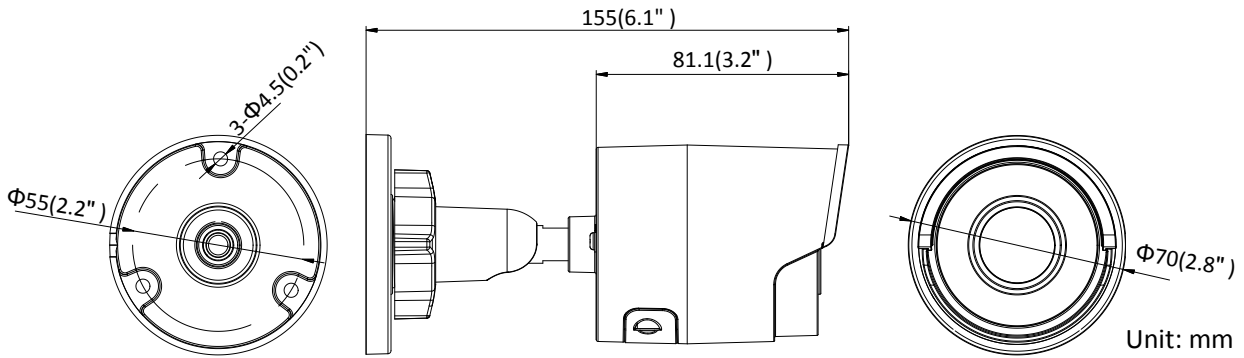

Dimension

Accessory

Distributed by