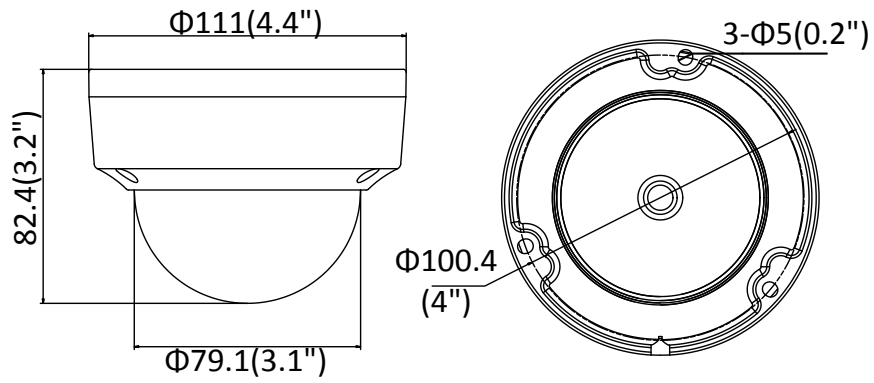

Dimension

Unit: mm