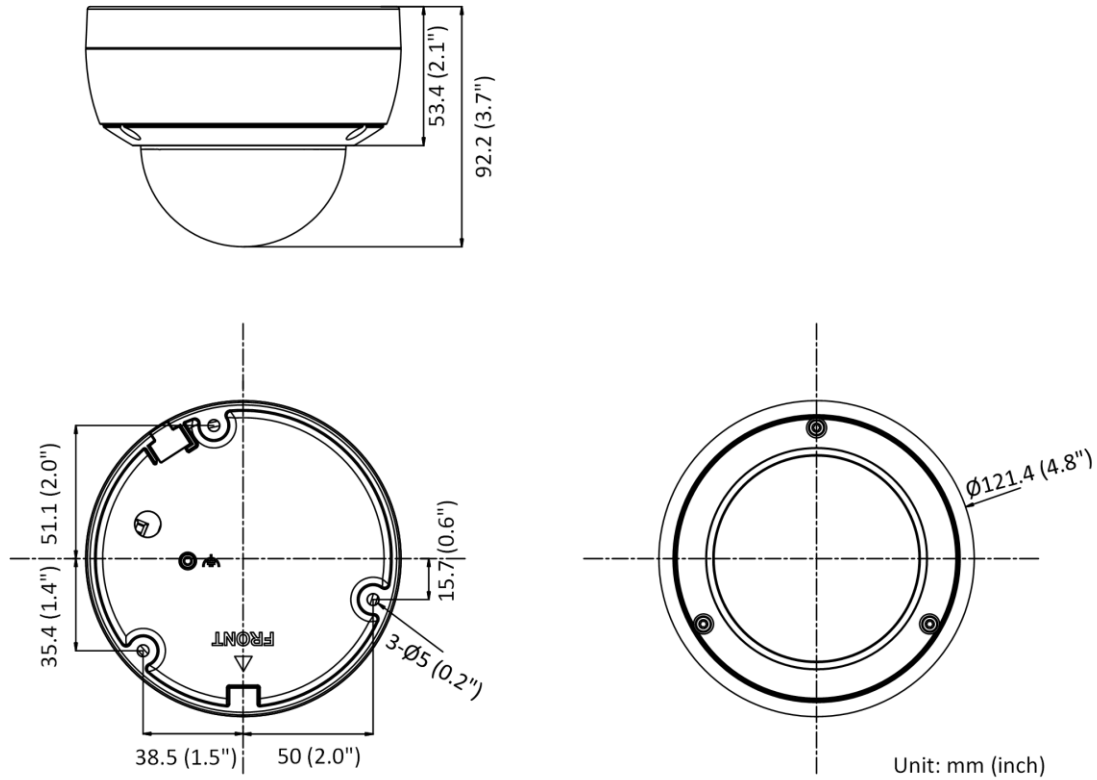

▪ **Dimension**

▪ **Accessory**

▪ **Optional**

DS-1272ZJ-120B Wall Mount	DS-1275ZJ-SUS Vertical Pole Mount	DS-1280ZJ-DM46 Junction Box	DS-1253ZJ-M Rain Shade	DS-1272ZJ-120 Wall Mount
DS-1276ZJ-SUS Corner Mount	DS-1271ZJ-120 Pendant Mount