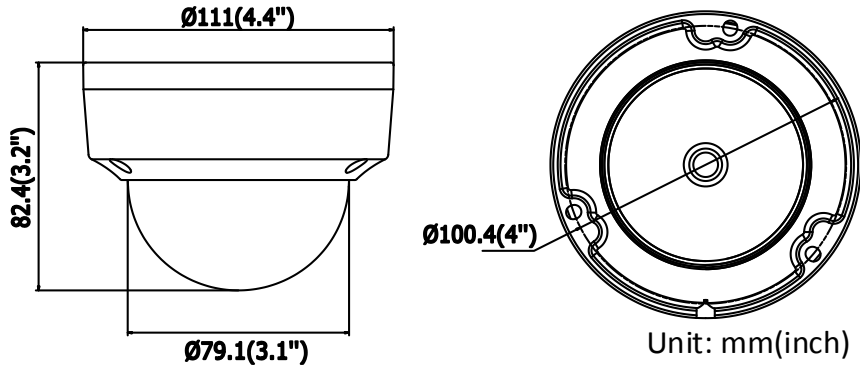

Dimension

Accessory