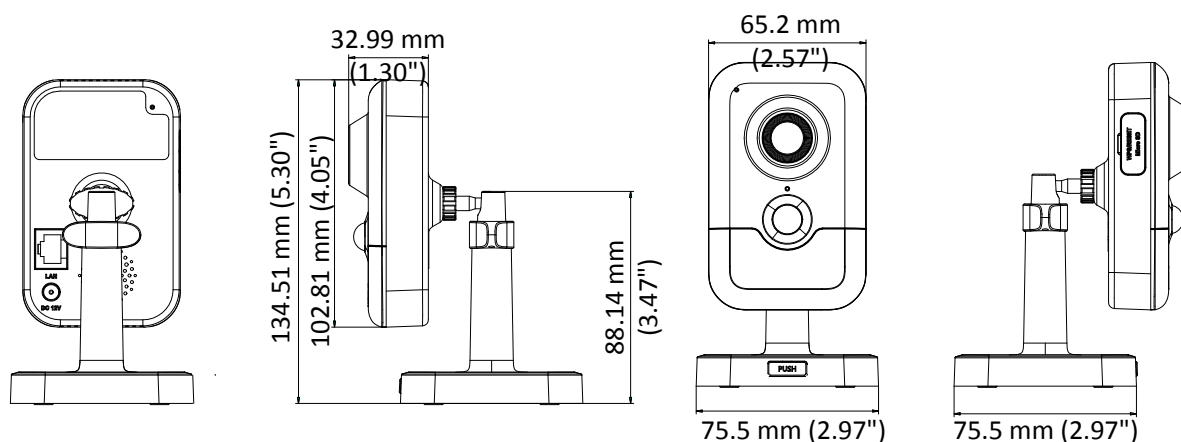

DS-2CD2443G0-I(W) 4 MP IR Fixed Cube Network Camera

Key Features

- 2688 × 1520 @ 30fps
- IR: up to 10 m
- PIR: 10 m
- H.265+, H.265, H.264+, H.264
- 120dB WDR
- Built-in MicroSD/SDHC/SDXC slot, up to 128G
- PoE
- BLC/3D DNR/HLC/ROI
- Wi-Fi (Optional)
- Color: 0.01 Lux @ (F1.2, AGC ON), 0.018 lux @ (F1.6, AGC ON), 0 lux with IR

Dimensions	102.8 mm × 65.2 mm × 32.6 mm (4.1" × 2.6" × 1.3")
Weight	Camera: Approx. 128 g (0.3 lb.)

Available Model

DS-2CD2443G0-I (2.8/4 mm), DS-2CD2443G0-IW (2.8/4 mm)

Dimension

Distributed by

HIKVISION®