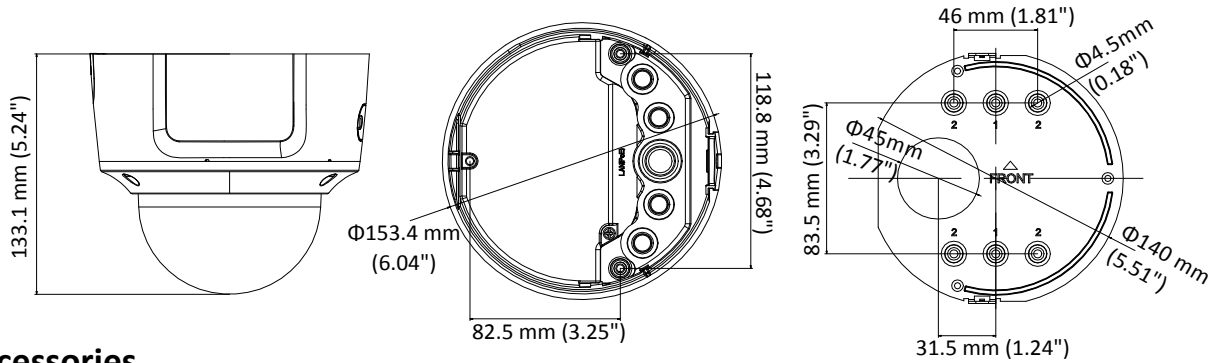

Dimensions

Accessories

Distributed by

DS-1473ZJ-155(Black)
Wall Mount

HIKVISION®

Headquarters

No.555 Qianmo Road, Binjiang District,
Hangzhou 310051, China
T +86-571-8807-5998
overseasbusiness@hikvision.com

Hikvision USA
T +1-909-895-0400
sales.usa@hikvision.com

Hikvision Australia
T +61-2-8599-4233
salesau@hikvision.com

Hikvision India
T +91-22-28469900
sales@pramahikvision.com

Hikvision Canada
T +1-866-200-6690
sales.canada@hikvision.com

Hikvision Thailand
T +662-275-9949
sales.thailand@hikvision.com

Hikvision Europe
T +31-23-5542770
sales.eu@hikvision.com

Hikvision Italy
T +39-0438-6902
info.it@hikvision.com

Hikvision Brazil
T +55 11 3318-0050
Latam.support@hikvision.com

Hikvision Turkey
T +90 (216)521 7070- 7074
sales.tr@hikvision.com

Hikvision Malaysia
T +601-7652-2413
sales.my@hikvision.com

Hikvision UK & Ireland
T +01628-902140
sales.uk@hikvision.com

Hikvision South Africa
Tel: +27 (10) 0351172
sale.africa@hikvision.com

Hikvision France
T +33(0)1-85-330-450
info.fr@hikvision.com

Hikvision Kazakhstan
T +7-727-9730667
nikia.panfilov@hikvision.ru

Hikvision Vietnam
T +84-974270888
sales.vt@hikvision.com

Hikvision UAE
T +971-4-4432090
salesme@hikvision.com

Hikvision Singapore
T +65-6684-4718
sg@hikvision.com

Hikvision Spain
T +34-91-737-16-55
info.es@hikvision.com

Hikvision Tashkent
T +99-87-1238-9438
uzb@hikvision.ru

Hikvision Hong Kong
T +852-2151-1761
info.hk@hikvision.com

Hikvision Russia
T +7-495-669-67-99
saleru@hikvision.com

Hikvision Korea
T +82-(0)31-731-8817
sales.korea@hikvision.com

Hikvision Poland
T +48-22-460-01-50
info.pl@hikvision.com

Hikvision Indonesia
T +62-21-2933759
Sales.Indonesia@hikvision.com

Hikvision Colombia
sales.colombia@hikvision.com