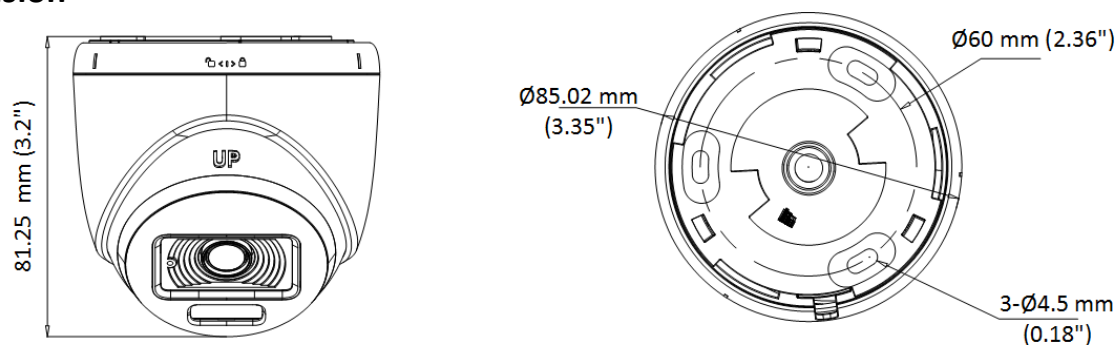

▪ Dimension