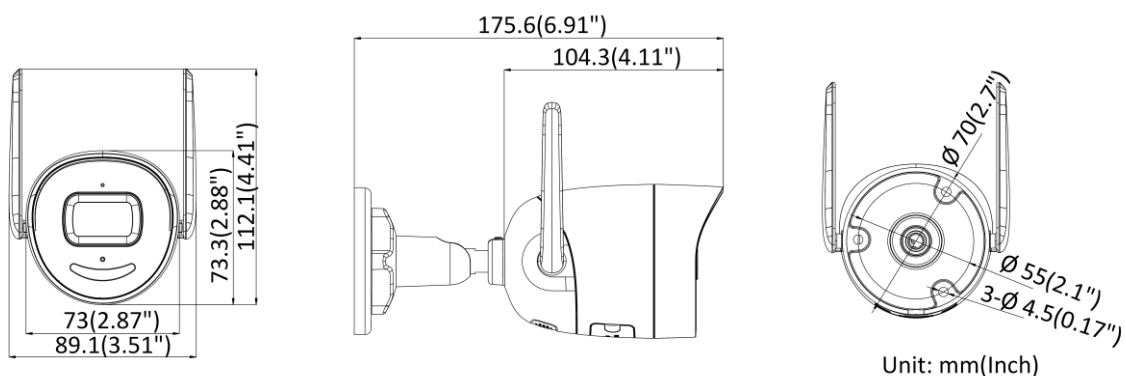

With Package Weight	Approx. 770 g (1.70 lb.)
Approval	
EMC	FCC (47 CFR Part 15, Subpart B); CE-EMC (EN 55032: 2015, EN 61000-3-2: 2014, EN 61000-3-3: 2013, EN 50130-4: 2011 +A1: 2014); RCM (AS/NZS CISPR 32: 2015); IC (ICES-003: Issue 6, 2016); KC (KN 32: 2015, KN 35: 2015)
RF	FCC ID (FCC Part 15.247(BT or 2.4G)); IC ID (RSS-247(BT or 2.4G)); CE-RED (EN 301489-1 V2.1.1(BT or 2.4G); EN 301489-17 V3.1.1(BT or 2.4G); EN 300328 V2.1.1(BT or 2.4G); EN 62311:2008(BT or 2.4G)); WPC (EN 301 489-1 V2.1.1(BT or 2.4G); EN 301 489-17 V3.1.1(BT or 2.4G); EN 300 328 V2.1.1(BT or 2.4G); EN 62311:2008(BT or 2.4G); EN 55032:2015; EN 61000-3-2:2014; EN 61000-3-3:2013; EN 50130-4:2011 +A1:2014); KC (KN 32:2015; KN 35: 2015; KN 301489-1; KN 301489-17); ICASA (EN 301 489-1 V2.1.1(BT or 2.4G); EN 301 489-17 V3.1.1(BT or 2.4G); EN 300 328 V2.1.1(BT or 2.4G); EN 62311:2008(BT or 2.4G); EN 55032:2015; EN 61000-3-2:2014; EN 61000-3-3:2013; EN 50130-4:2011 +A1:2014; EN 60950-1:2005 + Am 1:2009 + Am 2:2013)
Safety	UL (UL 60950-1); CB (IEC 60950-1:2005 + Am 1:2009 + Am 2:2013); CE-LVD (EN 60950-1:2005 + Am 1:2009 + Am 2:2013); BIS (IS 13252(Part 1):2010+A1:2013+A2:2015); LOA (IEC/EN 60950-1)
Environment	CE-RoHS (2011/65/EU); WEEE (2012/19/EU); Reach (Regulation (EC) No 1907/2006) Reach Regulation (EC) No 1907/2006
Protection	Ingress protection: IP66 (IEC 60529-2013)

▪ Available Model

DS-2CV2021G2-IDW(2.8/4 mm)

▪ Dimension