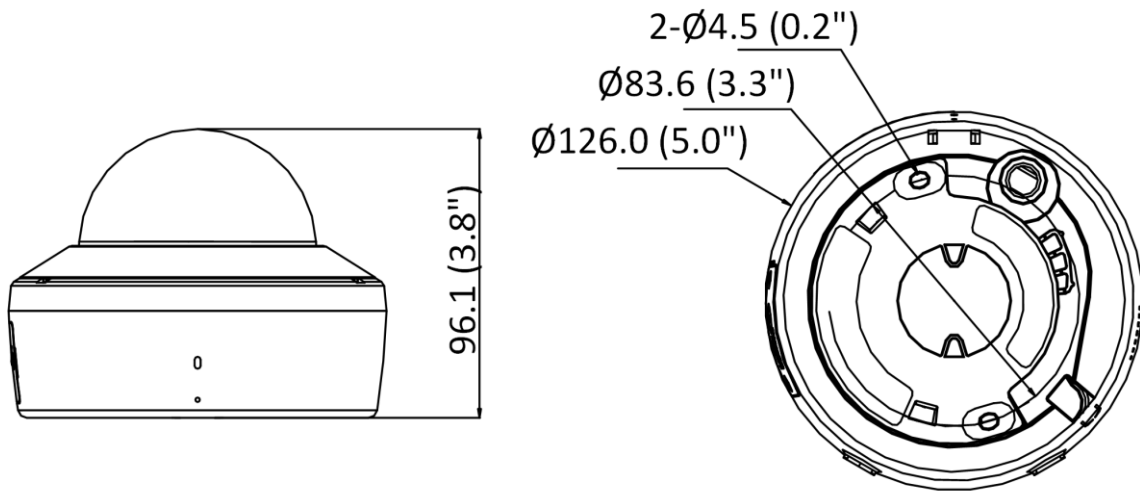

▪ Dimension

Unit: mm (inch)

▪ Accessory

▪ Optional

DS-1271ZJ-120 Pendant Mount	DS-1272ZJ-120B Wall Mount	DS-1272ZJ-120 Wall Mount