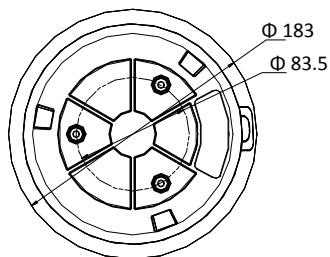

Order Model

DS-2PT3326IZ-DE3 (2.8-12mm), 12 VDC & PoE (802.3at, class 4)

Dimensions

Unit: mm

Accessories

DS-1294ZJ-TRL

Wall Mounting Bracket

Distributed by

DS-1271ZJ-PT10

Pendant Mounting Bracket

HIKVISION®

Headquarters

No.555 Qianmo Road, Binjiang District,
Hangzhou 310051, China
T +86-571-8807-5998
overseasbusiness@hikvision.com

Hikvision USA
T +1-909-895-0400
sales.usa@hikvision.com

Hikvision Australia
T +61-2-8599-4233
salesau@hikvision.com

Hikvision India
T +91-22-28469900
sales@pramahikvision.com

Hikvision Canada
T +1-866-200-6690
sales.canada@hikvision.com

Hikvision Thailand
T +662-275-9949
sales.thailand@hikvision.com

Hikvision Europe
T +31-23-5542770
sales.eu@hikvision.com

Hikvision Italy
T +39-0438-6902
info.it@hikvision.com

Hikvision Brazil
T +55 11 3318-0050
Latam.support@hikvision.com

Hikvision Turkey
T +90 (216)521 7070- 7074
sales.tr@hikvision.com

Hikvision Malaysia
T +601-7652-2413
sales.my@hikvision.com

Hikvision UK & Ireland
T +01628-902140
sales.uk@hikvision.com

Hikvision South Africa
Tel: +27 (10) 0351172
sale.africa@hikvision.com

Hikvision France
T +33(0)1-85-330-450
info.fr@hikvision.com

Hikvision Kazakhstan
T +7-727-9730667
nikia.panfilov@hikvision.ru

Hikvision Vietnam
T +84-974270888
sales.vt@hikvision.com

Hikvision UAE
T +971-4-4432090
salesme@hikvision.com

Hikvision Singapore
T +65-6684-4718
sg@hikvision.com

Hikvision Spain
T +34-91-737-16-55
info.es@hikvision.com

Hikvision Tashkent
T +99-87-1238-9438
uzb@hikvision.ru

Hikvision Hong Kong
T +852-2151-1761
info.hk@hikvision.com

Hikvision Russia
T +7-495-669-67-99
saleru@hikvision.com

Hikvision Korea
T +82-(0)31-731-8817
sales.korea@hikvision.com

Hikvision Poland
T +48-22-460-01-50
info.pl@hikvision.com

Hikvision Indonesia
T +62-21-2933759
Sales.Indonesia@hikvision.com

Hikvision Colombia
sales.colombia@hikvision.com