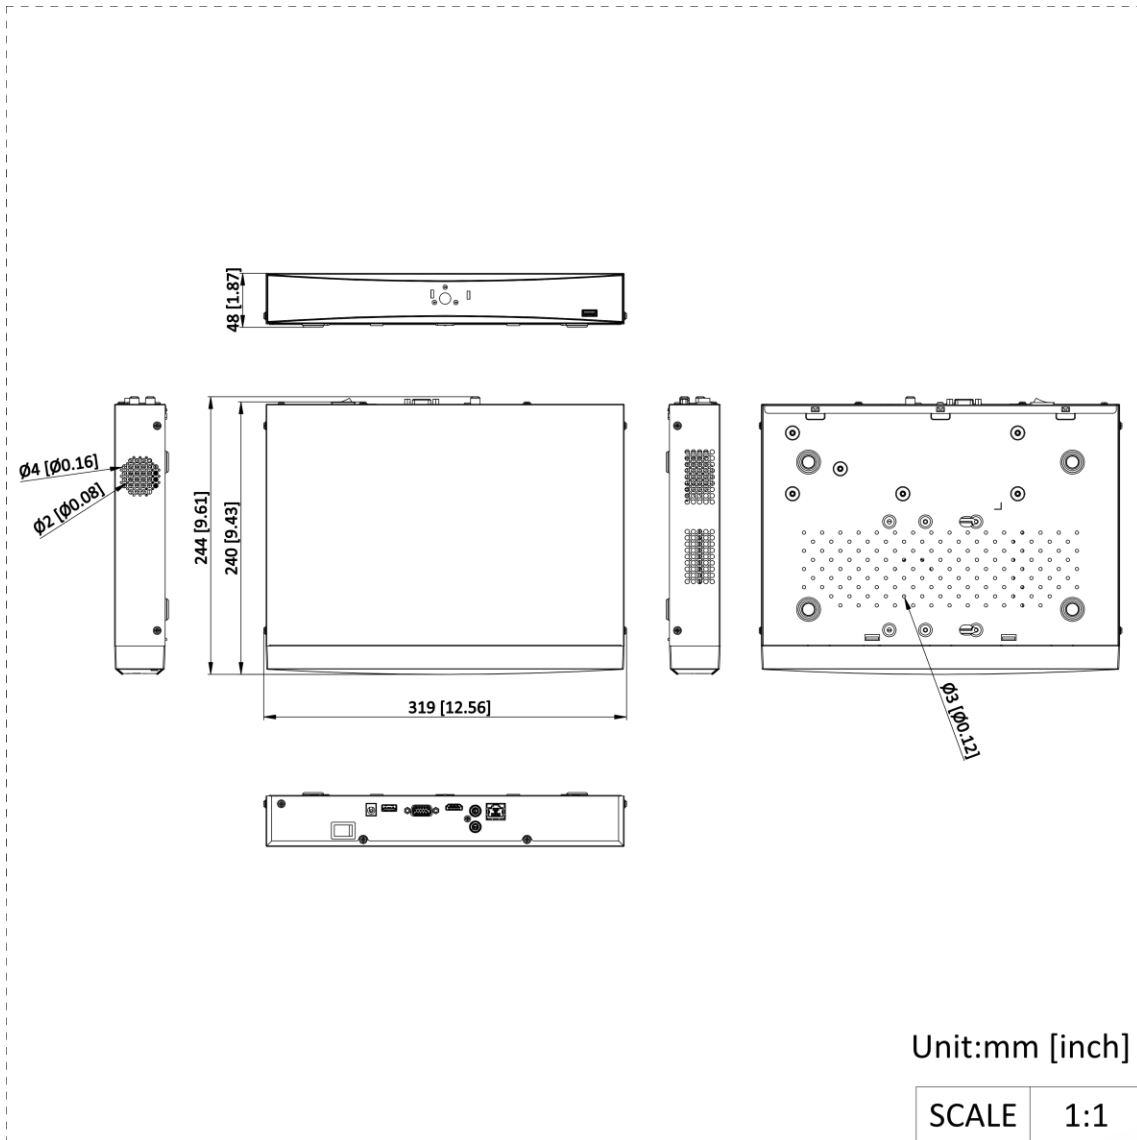

## Physical Interface

DS-7604NXI-K1(E)

Number	Description	Number	Description
1	LAN network interface	6	USB interface
2	Audio out	7	12V DC power input
3	Audio in	8	Power button
4	HDMI interface	9	GND
5	VGA interface		

Number	Description	Number	Description
1	LAN network interface	6	USB interface
2	Audio out	7	12V DC power input
3	Audio in	8	Power button
4	HDMI interface	9	GND
5	VGA interface		

▪ **Available Model**

DS-7604NXI-K1(E)

▪ **Dimension**