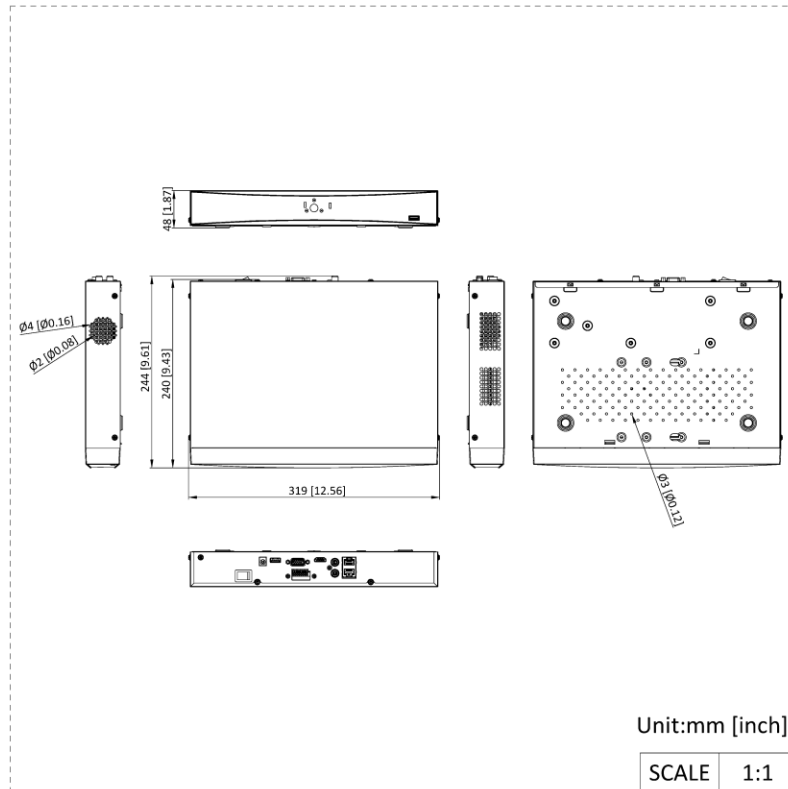

## Physical Interface

DS-7604NXI-K1(E)

Number	Description	Number	Description
1	LAN network interface	6	USB interface
2	Audio out	7	12V DC power input
3	Audio in	8	Power button
4	HDMI interface	9	GND
5	VGA interface		

Number	Description	Number	Description
1	LAN network interface	6	USB interface
2	Audio out	7	12V DC power input
3	Audio in	8	Power button
4	HDMI interface	9	GND
5	VGA interface		

▪ **Available Model**

DS-7604NXI-K1(E)

▪ **Dimension**