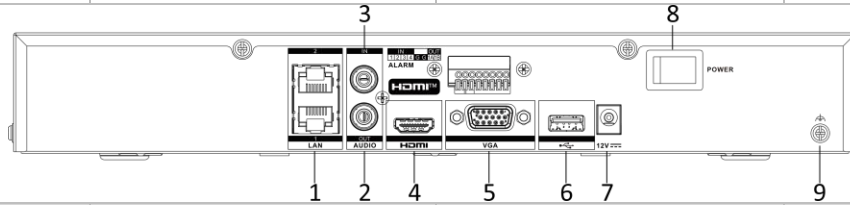

Number	Description	Number	Description
1	LAN network interface	6	USB interface
2	Audio out	7	12V DC power input
3	Audio in	8	Power button
4	HDMI interface	9	GND
5	VGA interface		

Number	Description	Number	Description
1	LAN network interface	6	USB interface
2	Audio out	7	12V DC power input
3	Audio in	8	Power button
4	HDMI interface	9	GND
5	VGA interface		

▪ **Available Model**

DS-7604NXI-K1(E)

▪ **Dimension**