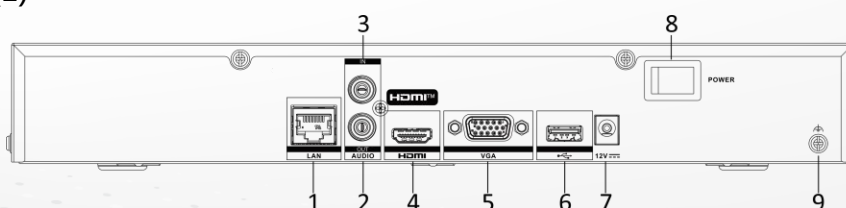

Physical Interface

DS-7604NXI-K1(E)