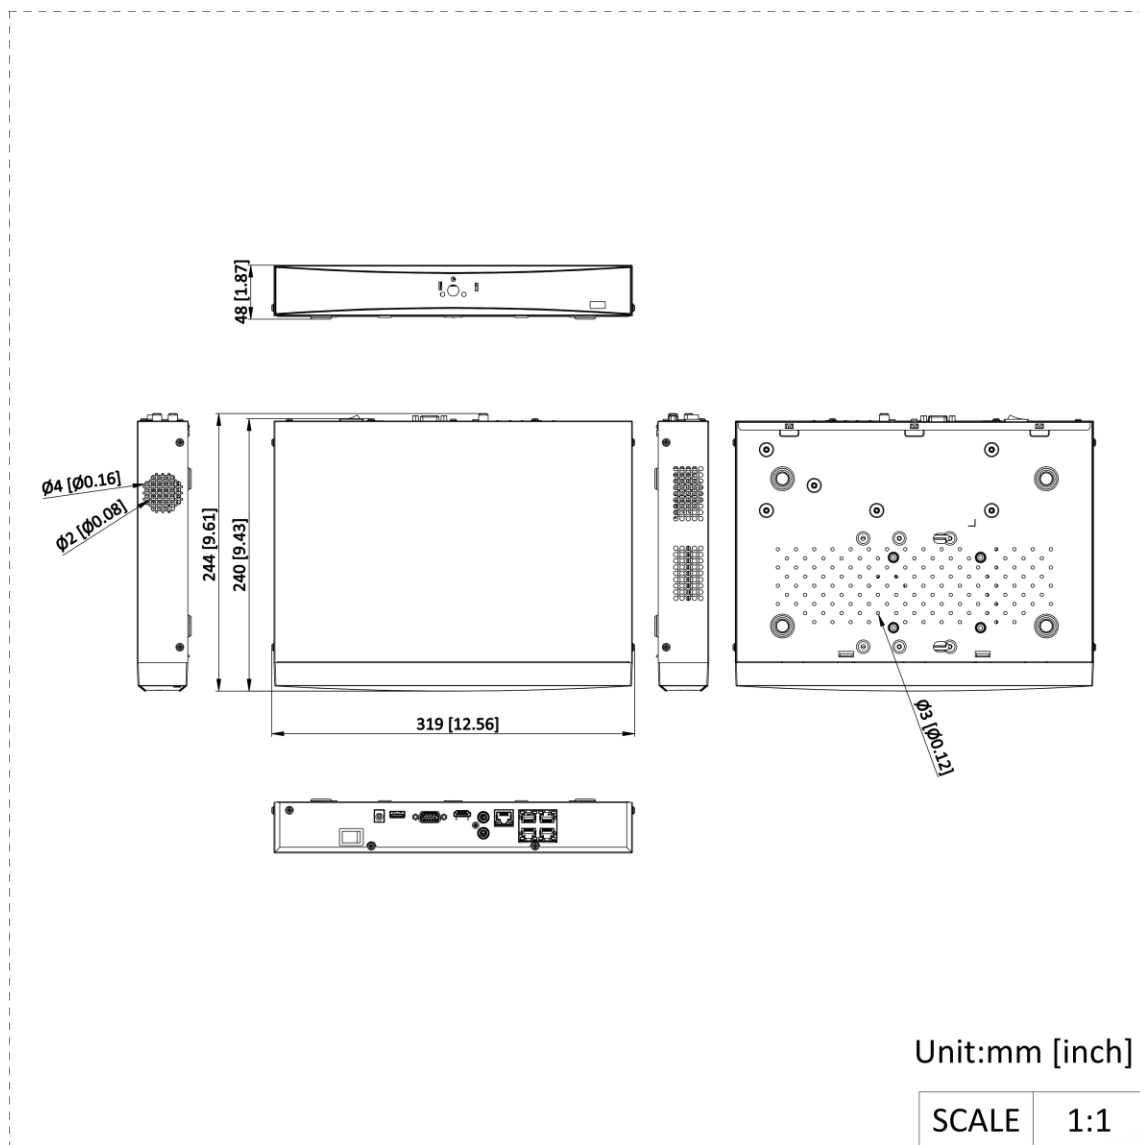

▪ Function

▪ Physical Interface

DS-7604NXI-K1/4P(E)

Number	Description	Number	Description
1	Network interfaces with PoE function	6	HDMI interface
2	LAN network interface	7	USB interface
3	AUDIO OUT	8	DC 48V power supply
4	AUDIO IN	9	DC 48V power supply
5	HDMI interface	10	GND

DS-7604NXI-K1/4P(E)/IO4+1

No.	Description	No.	Description
1	Network interfaces with PoE function	7	Alarm in/alarm out
2	LAN network interface	8	USB interface
3	AUDIO OUT	9	DC 48V power supply
4	AUDIO IN	10	Power switch
5	HDMI interface	11	GND
6	VGA interface		

▪ Available Model

DS-7604NXI-K1/4P(E)

▪ Dimension

See Far, Go Further

www.hikvision.com
support@hikvision.com