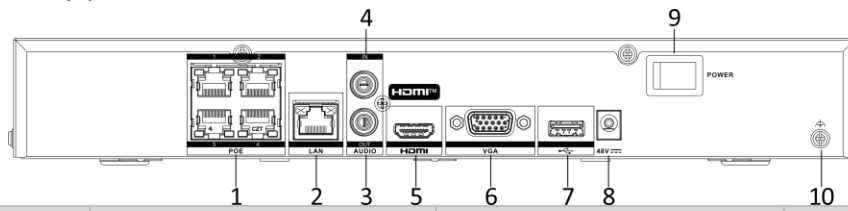

DS-7604NXI-K1/4P(E)

Number	Description	Number	Description
1	Network interfaces with PoE function	6	HDMI interface
2	LAN network interface	7	USB interface
3	AUDIO OUT	8	DC 48V power supply
4	AUDIO IN	9	DC 48V power supply
5	HDMI interface	10	GND