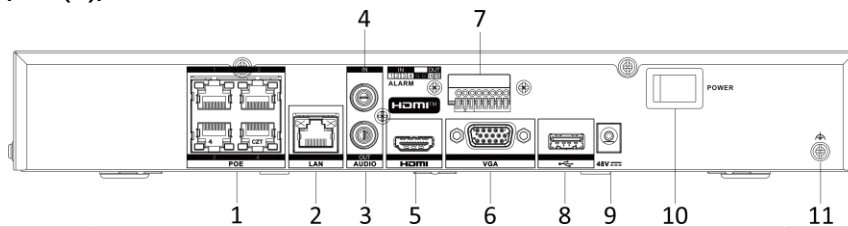

DS-7604NXI-K1/4P(E)/IO4+1

No.	Description	No.	Description
1	Network interfaces with PoE function	7	Alarm in/alarm out
2	LAN network interface	8	USB interface
3	AUDIO OUT	9	DC 48V power supply
4	AUDIO IN	10	Power switch
5	HDMI interface	11	GND
6	VGA interface		

▪ Available Model

DS-7604NXI-K1/4P(E)

▪ Dimension