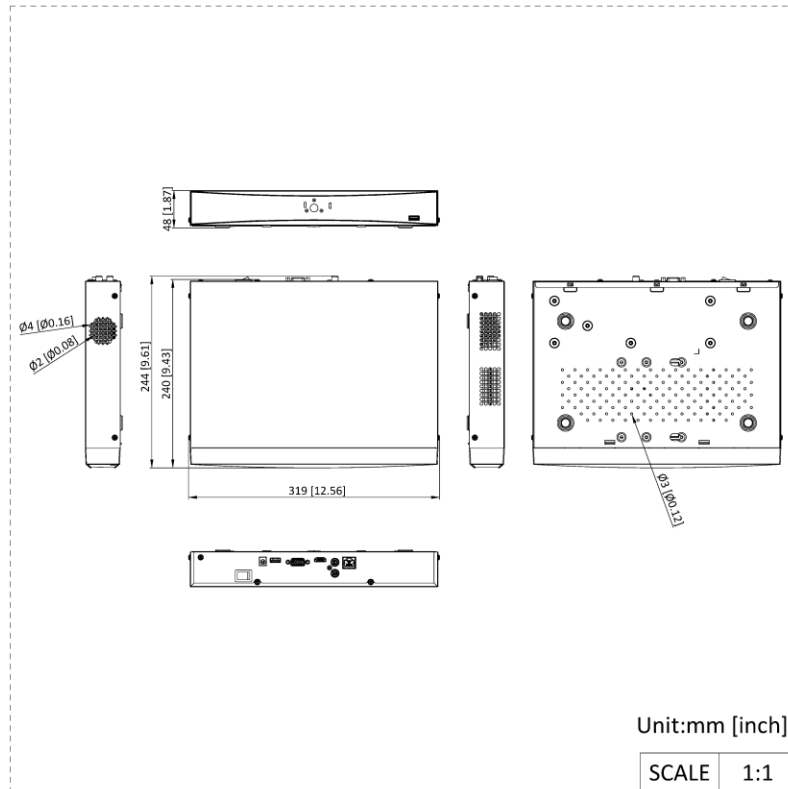

Physical Interface

DS-7608NXI-K1(E)

Number	Description	Number	Description
1	LAN network interface	6	USB interface
2	Audio out	7	12 VDC power input
3	Audio in	8	Power switch
4	HDMI interface	9	GND
5	VGA interface		

DS-7608NXI-K1(E)/IO4+1&2Lan

Number	Description	Number	Description
1	LAN network interface	6	Alarm in / Alarm out
2	Audio out	7	USB interface
3	Audio in	8	12 VDC power input
4	HDMI interface	9	Power switch
5	VGA interface	10	GND

▪ Available Model

DS-7608NXI-K1(E)

▪ Dimension

See Far, Go Further

www.hikvision.com
support@hikvision.com