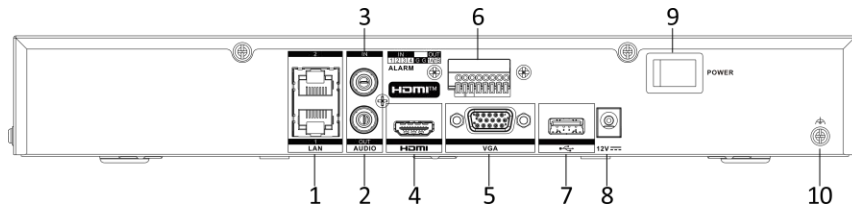

Number	Description	Number	Description
1	LAN network interface	6	USB interface
2	Audio out	7	12 VDC power input
3	Audio in	8	Power switch
4	HDMI interface	9	GND
5	VGA interface		

DS-7608NXI-K1(E)/IO4+1&2Lan

Number	Description	Number	Description
1	LAN network interface	6	Alarm in / Alarm out
2	Audio out	7	USB interface
3	Audio in	8	12 VDC power input
4	HDMI interface	9	Power switch
5	VGA interface	10	GND

▪ Available Model

DS-7608NXI-K1(E)

▪ Dimension