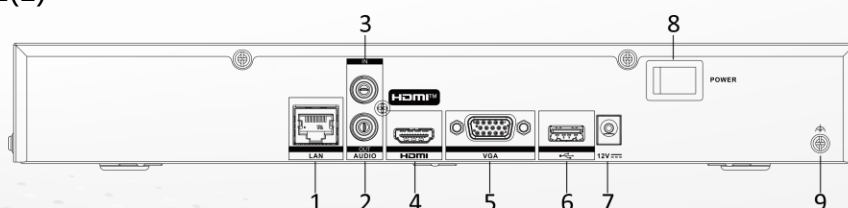

Physical Interface

DS-7608NXI-K1(E)