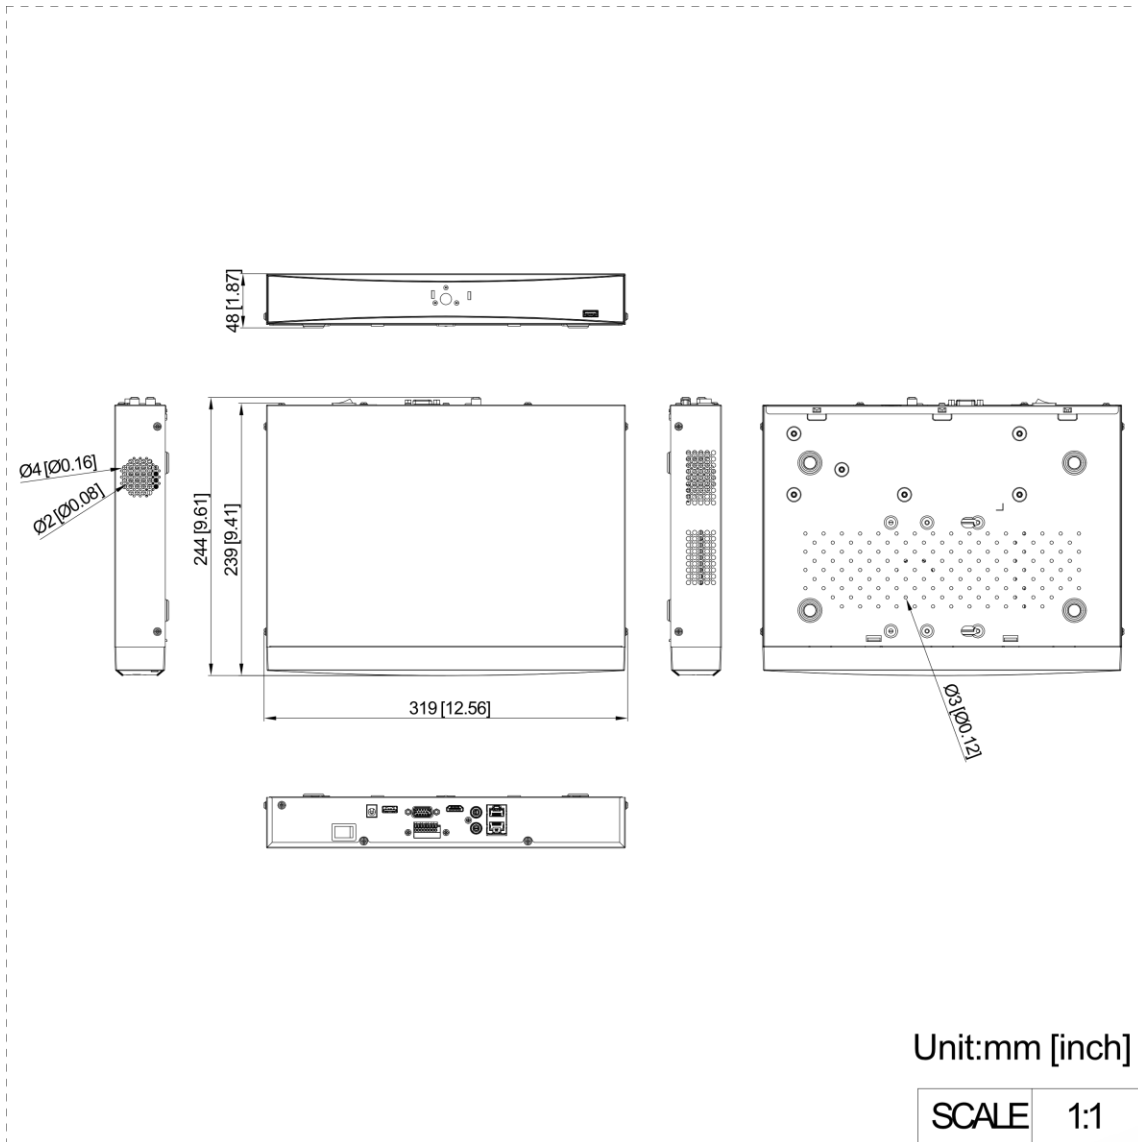

DS-7608NXI-K1(E)/IO4+1&2Lan

Number	Description	Number	Description
1	LAN network interface	6	Alarm in / Alarm out
2	Audio out	7	USB interface
3	Audio in	8	12 VDC power input
4	HDMI interface	9	Power switch
5	VGA interface	10	GND

▪ Available Model

DS-7608NXI-K1(E)

▪ Dimension

See Far, Go Further

www.hikvision.com
support@hikvision.com