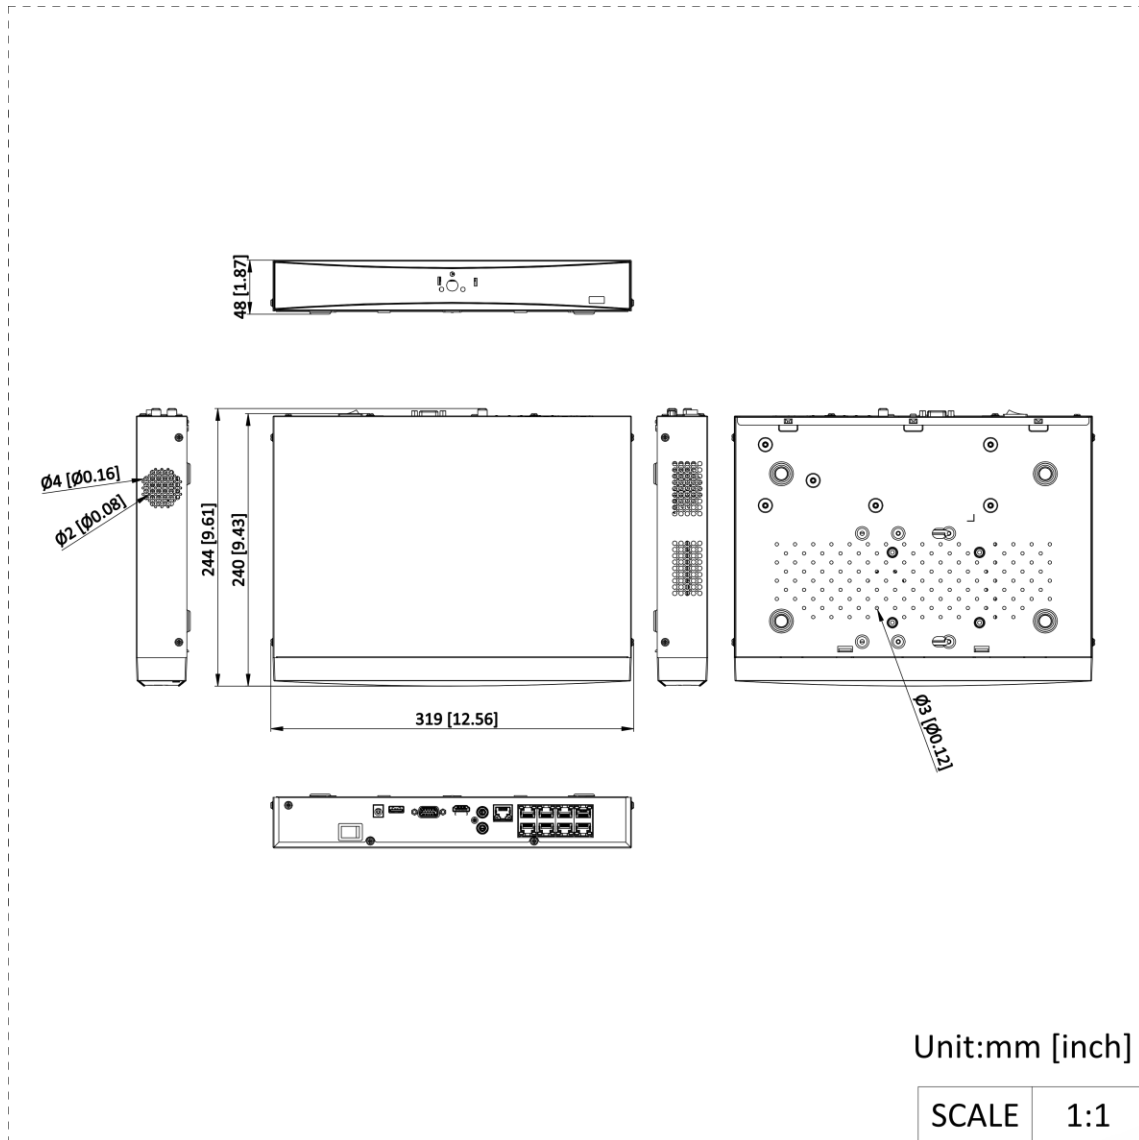

▪ Function

▪ Physical Interface

DS-7608NXI-K1/8P(E)

Number	Description	Number	Description
1	Network interfaces with PoE function	7	VGA interface
2	LAN network interface	8	USB interface
3	AUDIO OUT	9	DC 48V power supply
4	AUDIO IN	10	Power switch
5	HDMI interface	11	Power switch
6	Alarm in/alarm out		

DS-7608NXI-K1/8P(E)/IO4+1

No.	Description	No.	Description
1	Network interfaces with PoE function	7	VGA interface
2	LAN network interface	8	USB interface
3	AUDIO OUT	9	DC 48V power supply
4	AUDIO IN	10	Power switch
5	HDMI interface	11	GND
6	Alarm in/alarm out		

▪ Available Model

DS-7608NXI-K1/8P(E)

▪ Dimension

See Far, Go Further

www.hikvision.com
support@hikvision.com