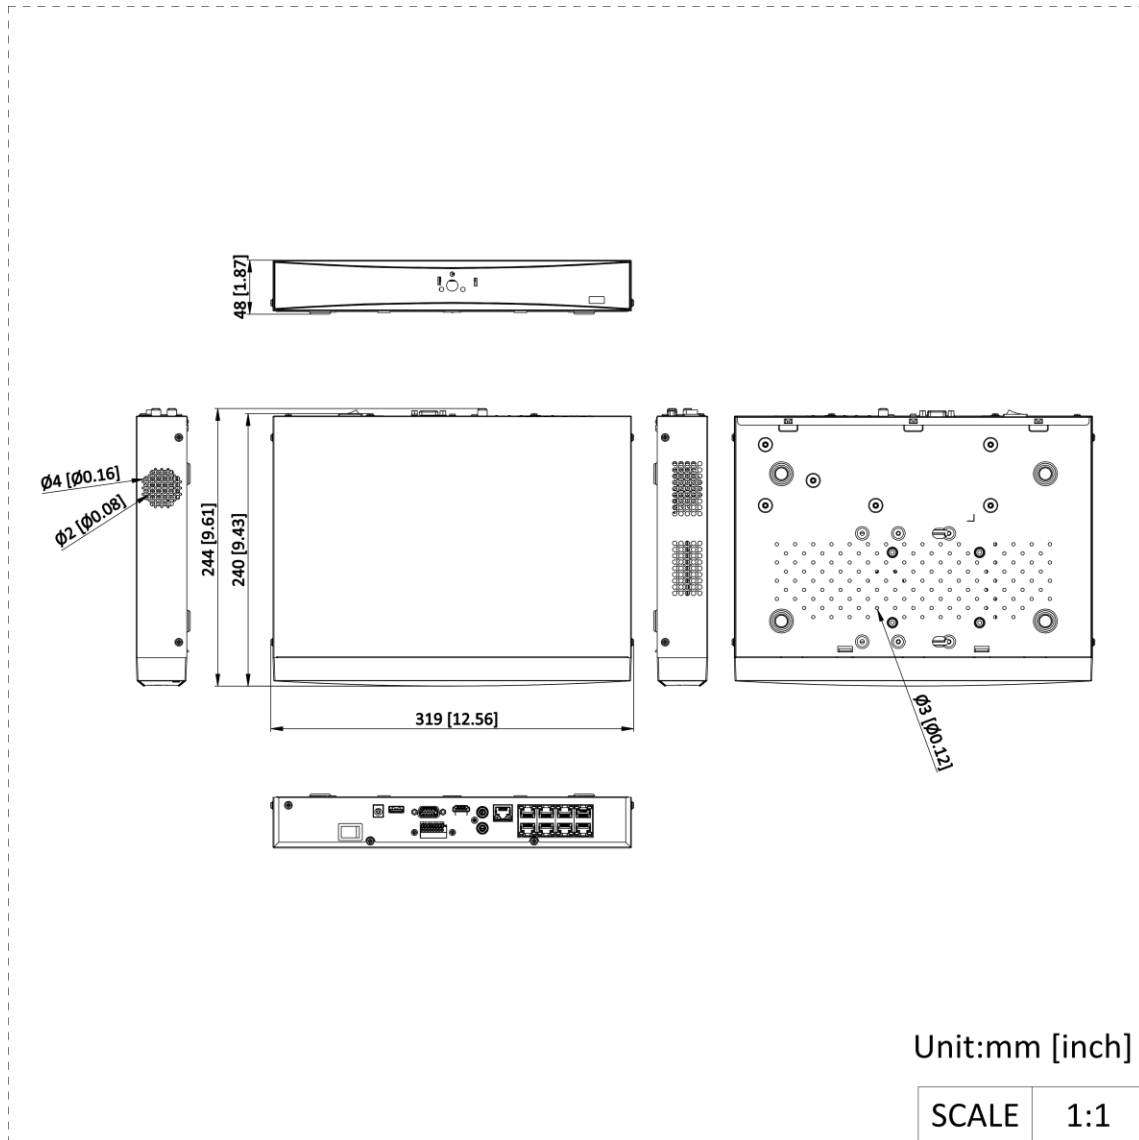

▪ Function

▪ Physical Interface

DS-7608NXI-K1/8P(E)

Number	Description	Number	Description
1	Network interfaces with PoE function	7	VGA interface
2	LAN network interface	8	USB interface
3	AUDIO OUT	9	DC 48V power supply
4	AUDIO IN	10	Power switch
5	HDMI interface	11	Power switch
6	Alarm in/alarm out		

DS-7608NXI-K1/8P(E)/IO4+1

No.	Description	No.	Description
1	Network interfaces with PoE function	7	VGA interface
2	LAN network interface	8	USB interface
3	AUDIO OUT	9	DC 48V power supply
4	AUDIO IN	10	Power switch
5	HDMI interface	11	GND
6	Alarm in/alarm out		

▪ Available Model

DS-7608NXI-K1/8P(E)

▪ Dimension

See Far, Go Further

www.hikvision.com
support@hikvision.com