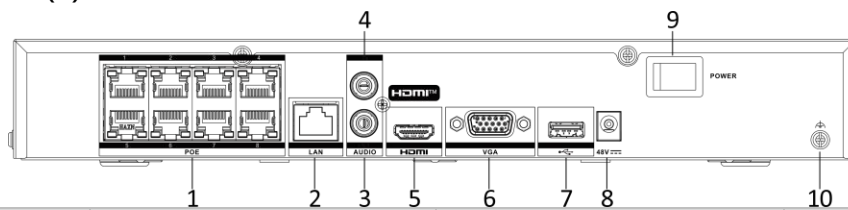

DS-7608NXI-K1/8P(E)

Number	Description	Number	Description
1	Network interfaces with PoE function	7	VGA interface
2	LAN network interface	8	USB interface
3	AUDIO OUT	9	DC 48V power supply
4	AUDIO IN	10	Power switch
5	HDMI interface	11	Power switch
6	Alarm in/alarm out