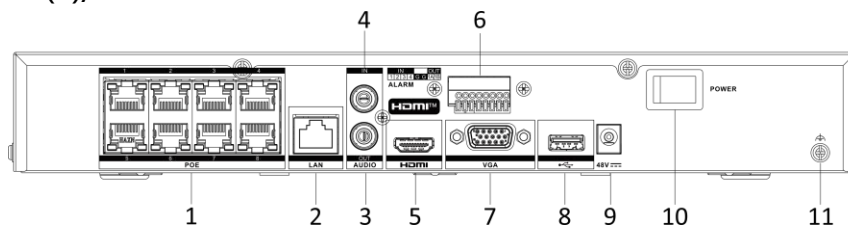

DS-7608NXI-K1/8P(E)/IO4+1

No.	Description	No.	Description
1	Network interfaces with PoE function	7	VGA interface
2	LAN network interface	8	USB interface
3	AUDIO OUT	9	DC 48V power supply
4	AUDIO IN	10	Power switch
5	HDMI interface	11	GND
6	Alarm in/alarm out		

▪ Available Model

DS-7608NXI-K1/8P(E)

▪ Dimension