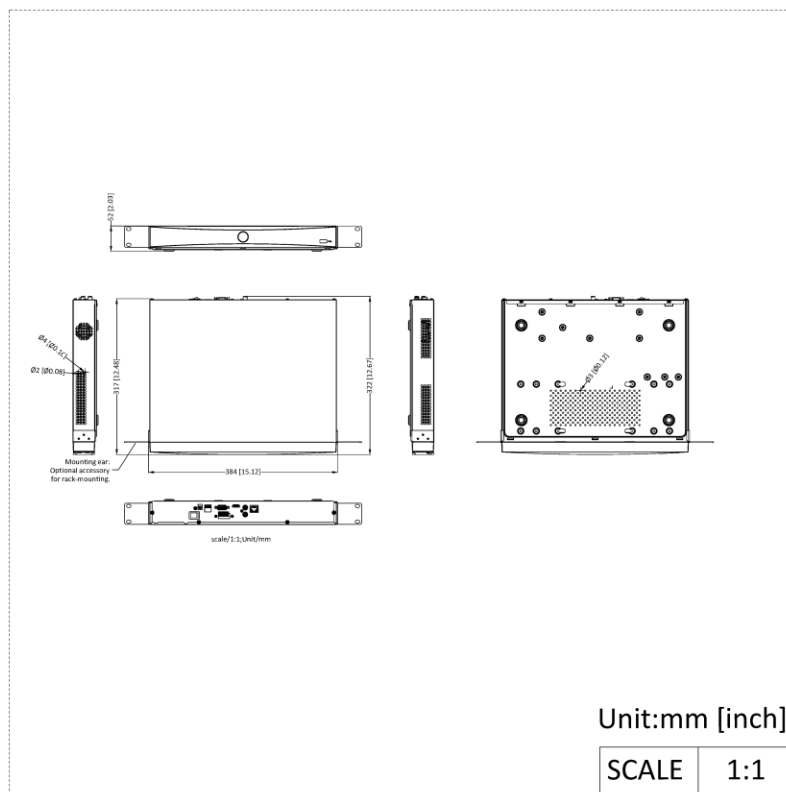

### DS-7608NXI-K2(E)/2Lan

Number	Description	Number	Description
1	LAN network interface	7	VGA interface
2	Audio out	8	USB interface
3	Audio in	9	12 VDC power input
4	HDMI interface	10	GND
5	Alarm in	11	Power switch
6	Alarm out		

### ▪ Dimension