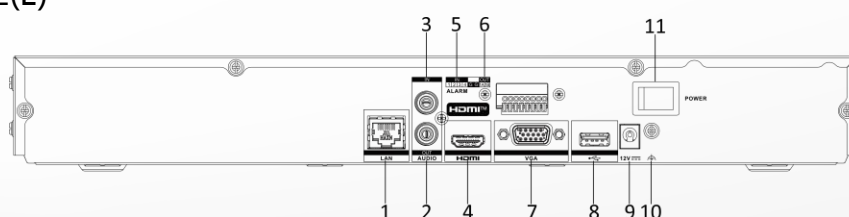

Physical Interface

DS-7608NXI-K2(E)

Number	Description	Number	Description
1	LAN network interface	7	VGA interface