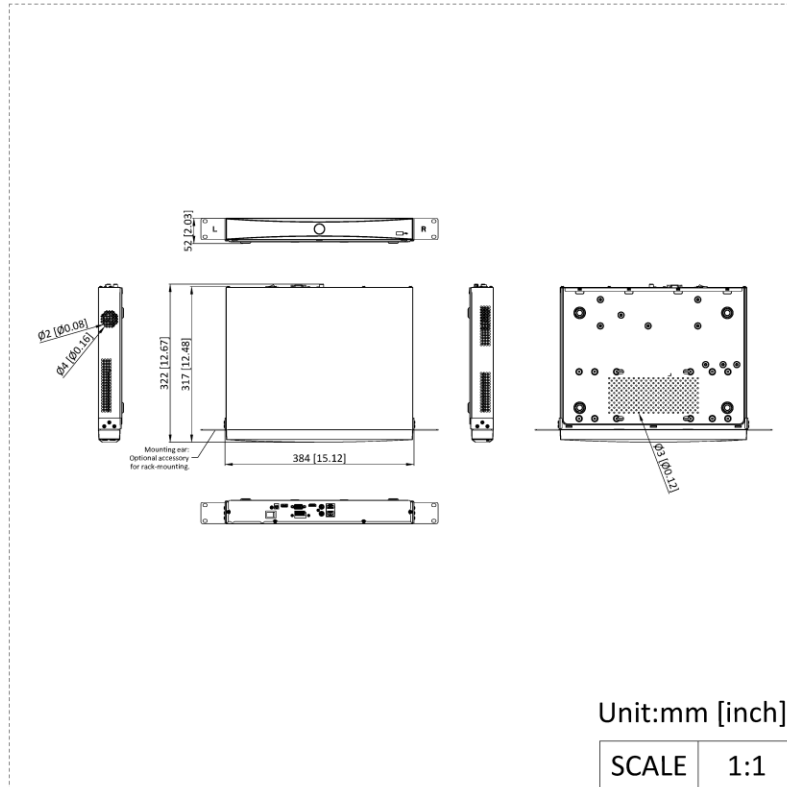

### DS-7608NXI-K2(E)/2Lan

Number	Description	Number	Description
1	LAN network interface	7	VGA interface
2	Audio out	8	USB interface
3	Audio in	9	12 VDC power input
4	HDMI interface	10	GND
5	Alarm in	11	Power switch
6	Alarm out		

### ▪ Dimension