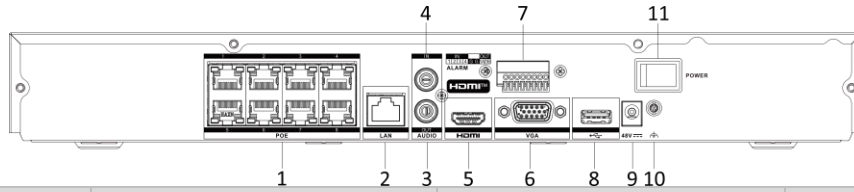

No.	Description	No.	Description
1	Network interfaces with PoE function	7	Alarm in/alarm out
2	LAN network interface	8	USB interface
3	AUDIO OUT	9	DC 48V power supply
4	AUDIO IN	10	GND
5	HDMI interface	11	Power switch
6	VGA interface		

▪ **Available Model**

DS-7608NXI-K2/8P(E)

▪ **Dimension**