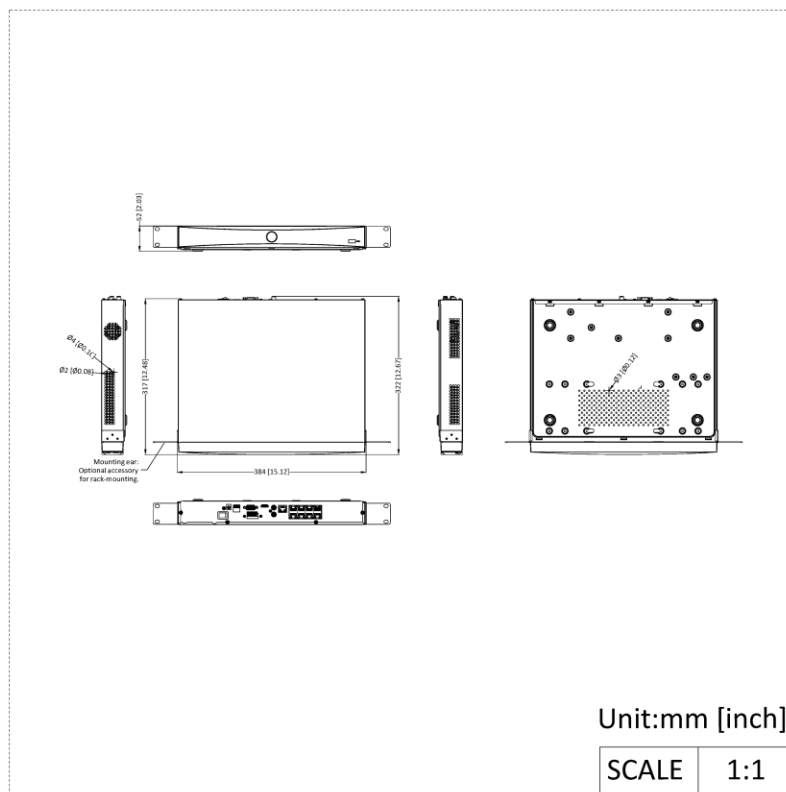

	Decoding Capability	AI on: 16-ch@1080p (30 fps) AI off: 20-ch@1080p (30 fps)
	Stream Type	Video, Video and Audio
	Audio Compression	G.711ulaw/G.711alaw/G.722/G.726/AAC/MP2L2
Network	Remote Connection	128
	API	ONVIF (profile S/G); SDK; ISAPI
	Compatible Browser	IE 11, Chrome 91, Firefox 88, Safari 12, Edge 91, or above version
	Network Interface	1, RJ-45 10/100/1000 Mbps self-adaptive Ethernet interface
	Network Protocol	TCP/IP, DHCP, IPv4, IPv6, DNS, DDNS, NTP, RTSP, SADP, SMTP, SNMP, NFS, iSCSI, ISUP, UPnP™, HTTP, HTTPS
PoE	Interface	8, RJ-45 10/100 Mbps self-adaptive Ethernet interface
	Power	≤ 80W
	Standard	IEEE 802.3af/at
Auxiliary Interface	SATA	2 SATA interfaces
	Capacity	Up to 16 TB capacity for each HDD
	Alarm In/Out	4/1
	USB Interface	Front panel: 1 × USB 2.0; Rear panel: 1 × USB 2.0
General	GUI Language	English, Russian, Bulgarian, Hungarian, Greek, German, Italian, Czech, Slovak, French, Polish, Dutch, Portuguese, Spanish, Romanian, Turkish, Japanese, Danish, Swedish, Norwegian, Finnish, Korean, Traditional Chinese, Thai, Estonian, Vietnamese, Croatian, Slovenian, Serbian, Latvian, Lithuanian, Uzbek, Kazakh, Arabic, Hebrew, Ukrainian, Indonesian
	Fan	Supports
	Power Supply	48 VDC, 2.5 A
	Consumption	≤ 15 W (without HDD)
	Working Temperature	-10 °C to 55 °C (14 °F to 131 °F)
	Working Humidity	10% to 90%
	Dimension (W × D × H)	384 mm × 317 mm × 52 mm (15.12 × 12.48 × 2.03 inch)
	Weight	≤ 1.8 kg (without HDD, 4.0 lb.)
Certification	CE	EN 55032: 2015, EN 61000-3-2, EN 61000-3-3, EN 50130-4, EN 55035: 2017
	Obtained Certification	CE, CB, REACH, WEEE, UKCA, RCM, IC

▪ Function

▪ Physical Interface

No.	Description	No.	Description
1	Network interfaces with PoE function	7	Alarm in/alarm out
2	LAN network interface	8	USB interface
3	AUDIO OUT	9	DC 48V power supply
4	AUDIO IN	10	GND
5	HDMI interface	11	Power switch
6	VGA interface		

▪ **Available Model**

DS-7608NXI-K2/8P(E)

▪ **Dimension**

See Far, Go Further

www.hikvision.com
support@hikvision.com