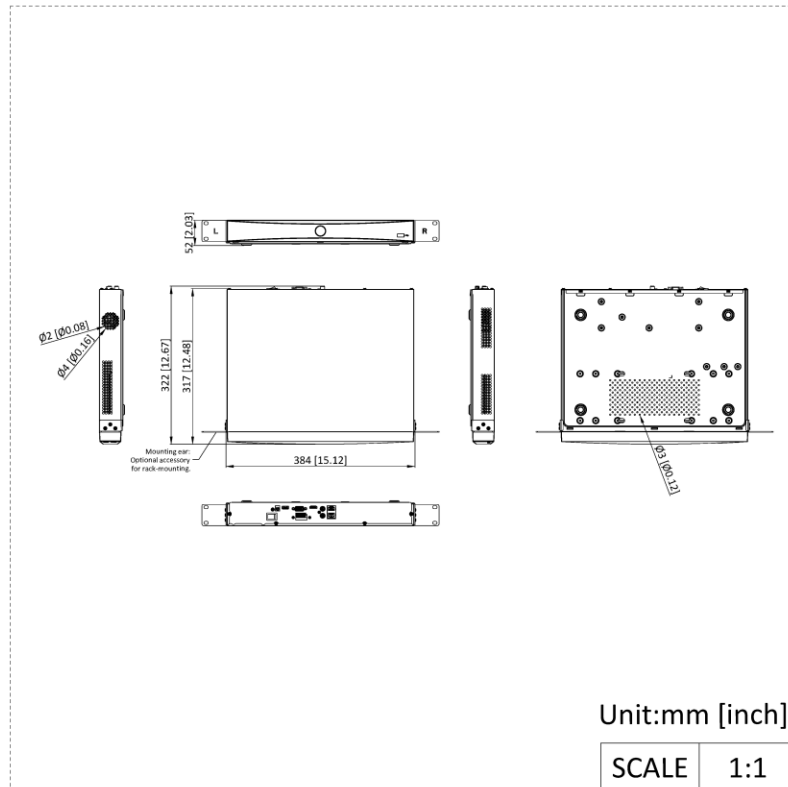

### DS-7616NXI-K2(E)/2Lan

Number	Description	Number	Description
1	LAN network interface	7	VGA interface
2	Audio out	8	USB interface
3	Audio in	9	12VDC power input
4	HDMI interface	10	GND
5	Alarm in	11	Power switch
6	Alarm out		

### ▪ Dimension