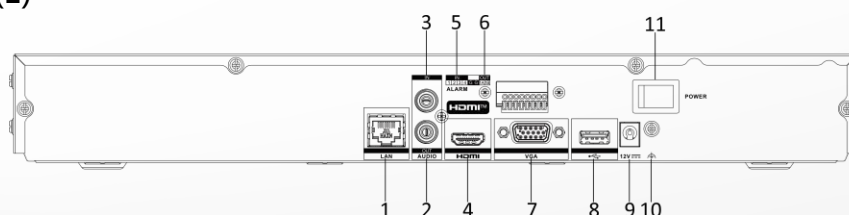

Physical Interface

DS-7616NXI-K2(E)

Number	Description	Number	Description
1	LAN network interface	7	VGA interface