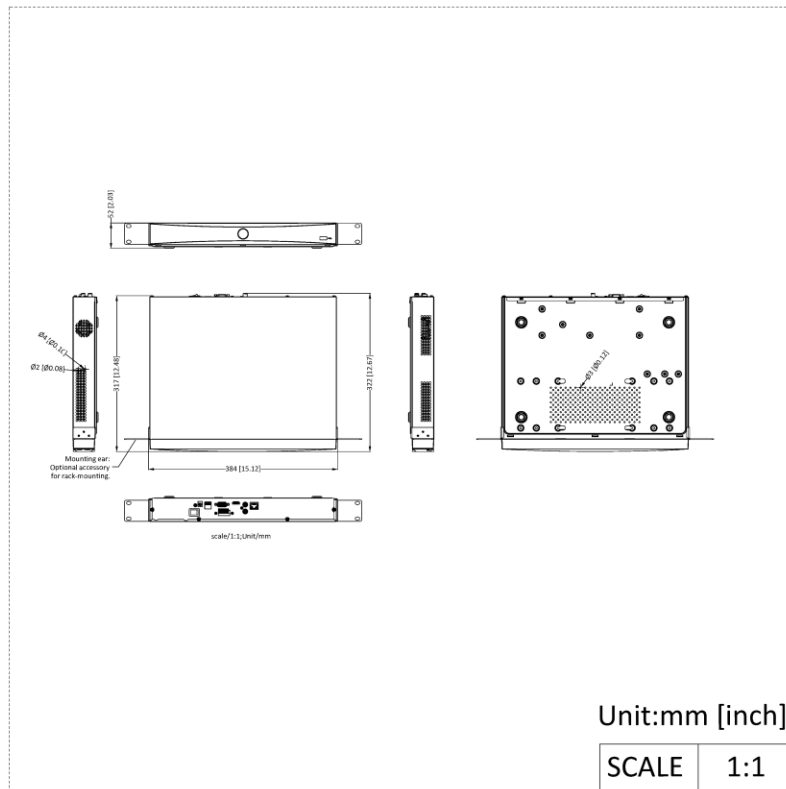

### DS-7616NXI-K2(E)/2Lan

Number	Description	Number	Description
1	LAN network interface	7	VGA interface
2	Audio out	8	USB interface
3	Audio in	9	12VDC power input
4	HDMI interface	10	GND
5	Alarm in	11	Power switch
6	Alarm out		

### ▪ Dimension