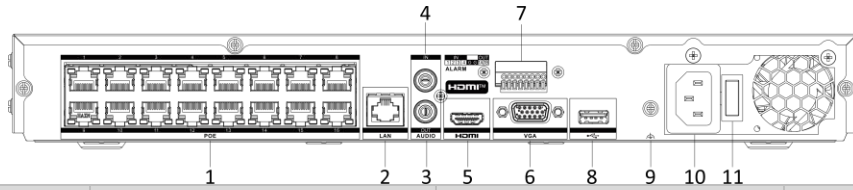

No.	Description	No.	Description
1	Network interfaces with PoE function	7	Alarm in/alarm out
2	LAN network interface	8	USB interface
3	AUDIO OUT	9	GND
4	AUDIO IN	10	AC100V~240V power supply
5	HDMI interface	11	Power switch
6	VGA interface		

▪ **Available Model**

DS-7616NXI-K2/16P(E)

▪ **Dimension**