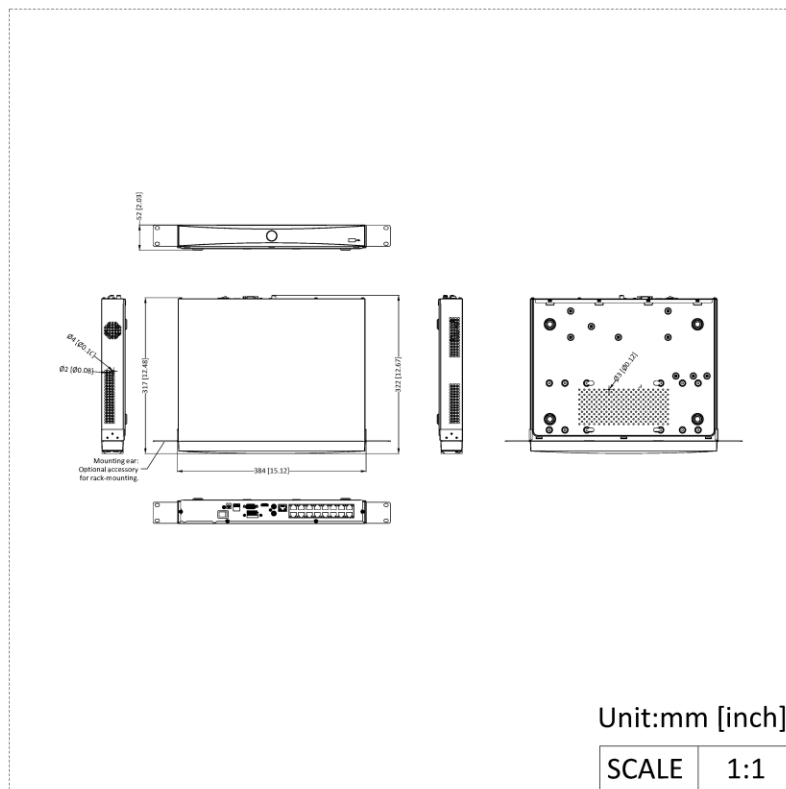

▪ **Dimension**