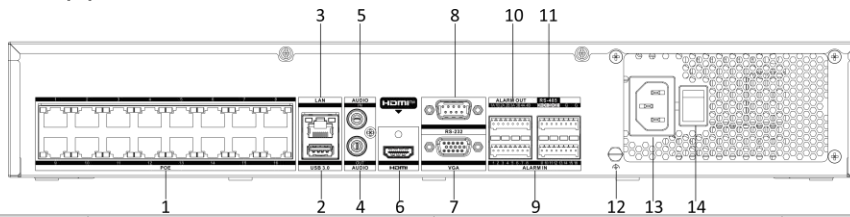

Physical Interface

DS-7732NXI-K4/16P(E)

Number	Description	Number	Description
1	Poe interfaces	8	RS-232 interface
2	USB 3.0 interface	9	ALARM IN
3	LAN network interface	10	ALARM OUT
4	AUDIO OUT	11	RS-484 interface
5	AUDIO IN	12	GND
6	HDMI interface	13	Power supply
7	VGA interface	14	Power switch