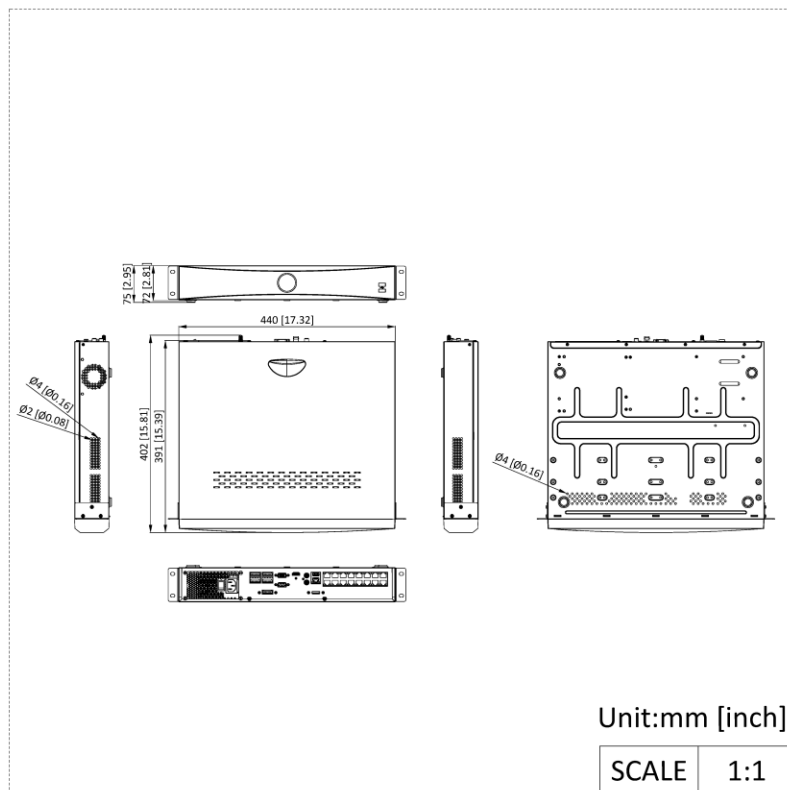

▪ Function

Physical Interface

DS-7732NXI-K4/16P(E)

Number	Description	Number	Description
1	Poe interfaces	8	RS-232 interface
2	USB 3.0 interface	9	ALARM IN
3	LAN network interface	10	ALARM OUT
4	AUDIO OUT	11	RS-484 interface
5	AUDIO IN	12	GND
6	HDMI interface	13	Power supply
7	VGA interface	14	Power switch

DS-7732NXI-K4/16P(E)/IO16+9

No.	Description	No.	Description
1	PoE interface	9	RS-232 serial interface
2	USB 3.0 interface	10	ALARM IN
3	LAN network interface	11	ALARM OUT
4	eSATA interface	12	RS-485 interface
5	AUDIO OUT	13	GND
6	AUDIO IN	14	Power supply
7	HDMI interface	15	Power switch
8	VGA interface		

Available Model

DS-7732NXI-K4/16P(E)

Dimension

See Far, Go Further

www.hikvision.com
support@hikvision.com