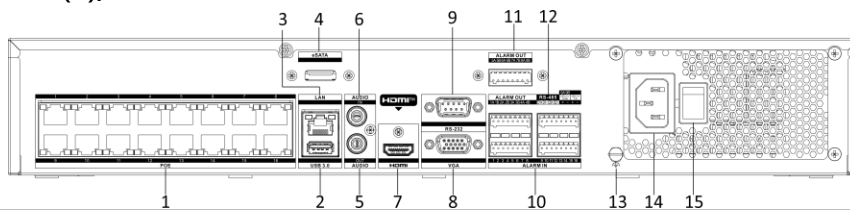

DS-7732NXI-K4/16P(E)/IO16+9

No.	Description	No.	Description
1	PoE interface	9	RS-232 serial interface
2	USB 3.0 interface	10	ALARM IN
3	LAN network interface	11	ALARM OUT
4	eSATA interface	12	RS-485 interface
5	AUDIO OUT	13	GND
6	AUDIO IN	14	Power supply
7	HDMI interface	15	Power switch
8	VGA interface		

Available Model

DS-7732NXI-K4/16P(E)

Dimension