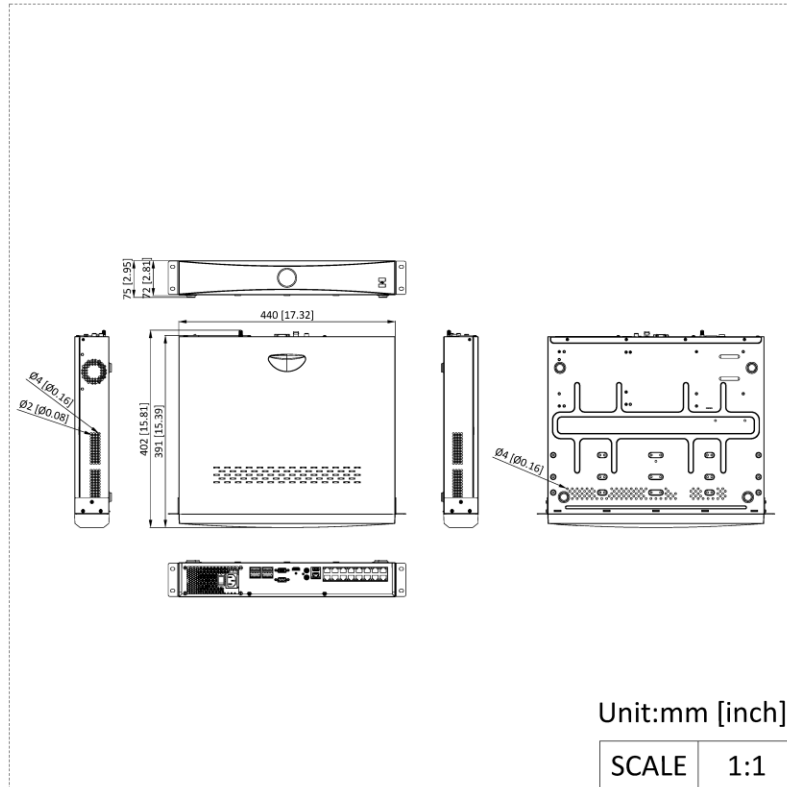

▪ Function

Physical Interface

DS-7732NXI-K4/16P(E)

Number	Description	Number	Description
1	Poe interfaces	8	RS-232 interface
2	USB 3.0 interface	9	ALARM IN
3	LAN network interface	10	ALARM OUT
4	AUDIO OUT	11	RS-484 interface
5	AUDIO IN	12	GND
6	HDMI interface	13	Power supply
7	VGA interface	14	Power switch

DS-7732NXI-K4/16P(E)/IO16+9

No.	Description	No.	Description
1	PoE interface	9	RS-232 serial interface
2	USB 3.0 interface	10	ALARM IN
3	LAN network interface	11	ALARM OUT
4	eSATA interface	12	RS-485 interface
5	AUDIO OUT	13	GND
6	AUDIO IN	14	Power supply
7	HDMI interface	15	Power switch
8	VGA interface		

Available Model

DS-7732NXI-K4/16P(E)

Dimension

See Far, Go Further

www.hikvision.com
support@hikvision.com