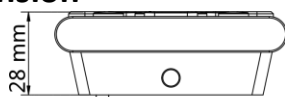

Language	English, Spanish (South America), Arabic, Thai, Indonesian, Russian, Vietnamese, Portuguese (Brazil), Korean, Japanese
Keypad	Support

▪ **Available Model**

DS-K1T321EX

▪ **Dimension**