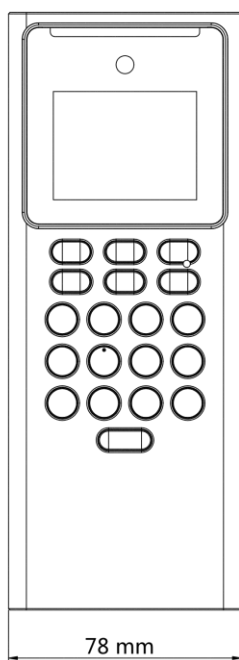

Language	English, Spanish (South America), Arabic, Thai, Indonesian, Russian, Vietnamese, Portuguese (Brazil), Korean, Japanese
Keypad	Support

▪ **Available Model**

DS-K1T321EX

▪ **Dimension**