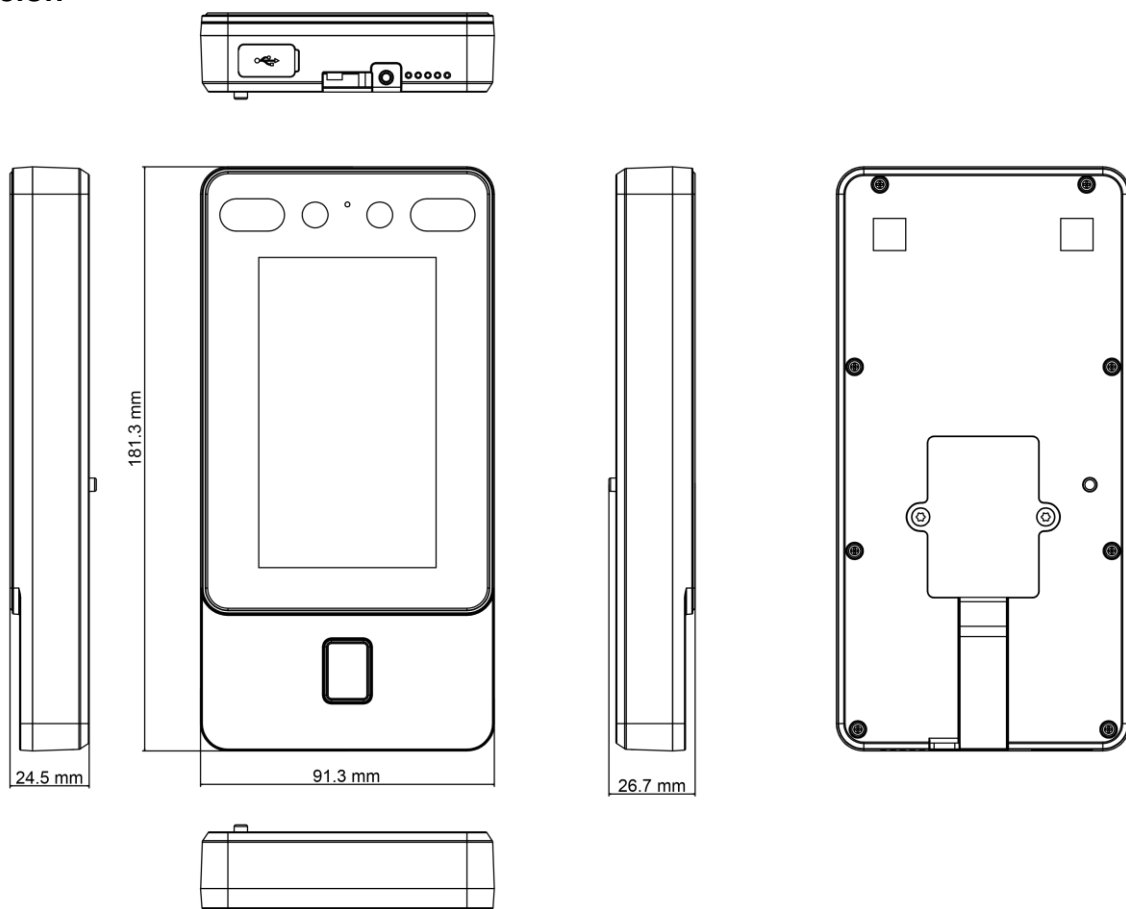

Dimensions	91.3 mm × 181.3 mm × 24.5 mm (3.59" × 7.14" × 0.96")
Installation	Wall Mounting
Protective level	IP65
Language	English, Spanish (South America), Arabic, Thai, Indonesian, Russian, Vietnamese, Portuguese (Brazil), Korean

▪ **Available Model**

DS-K1T342MFX

▪ **Dimension**