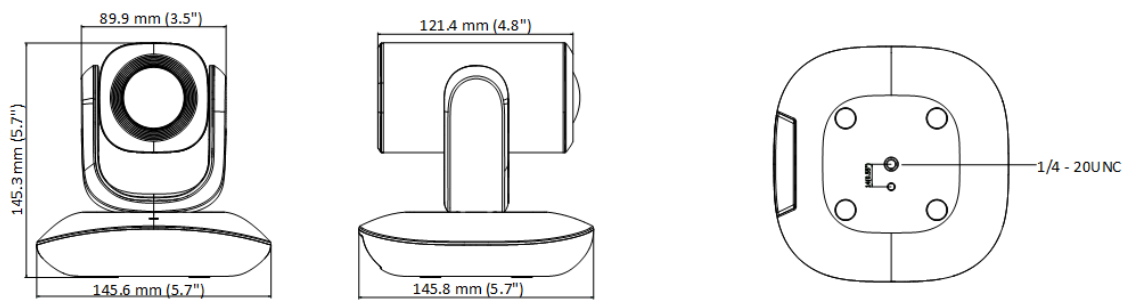

Power	12 VDC $\pm$ 5%, max. 8.4 W
Package Dimension	365 mm $\times$ 210 mm $\times$ 183 mm (14.37" $\times$ 8.27" $\times$ 7.2")
With Package Weight	Approx. 2400 g (5.29 lb.)
Color	Space gray

▪ **Available Model**

DS-UVC-P12

DS-U102(India Prama)

▪ **Dimension**