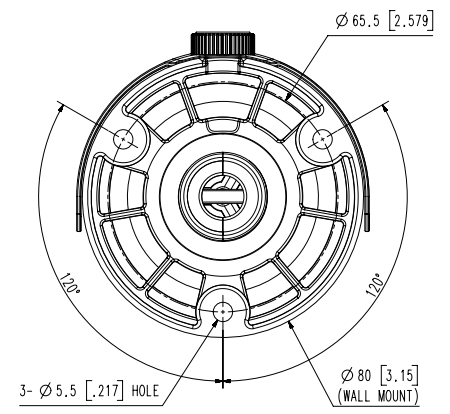

Compatible Accessories (Optional)

SBO-100B1

SBO-100B1

SBP-302PM

Video	
Imaging Device	1/2.8" 2MP CMOS
Resolution	1920x1080
Max. Framerate	30fps / 25fps(60Hz / 50Hz)
Min. Illumination	Color : 0.11Lux(F1.6, 30IRE) BW : 0Lux(IR LED on)
Video Out	BNC(AHD / TVI / CVI / CVBS Selectable)
Video Transmission Distance	500m(5C2V Coaxial Cable)
Lens	
Focal Length (Zoom Ratio)	3.2~10mm(3.1x) motorized varifocal
Max. Aperture Ratio	F1.6
Min. Object Distance	0.5m(1.64ft)
Focus Control	Manual
Lens Type	DC auto iris
Operational	
Camera Title	Displayed up to 15 characters
Day & Night	Auto(ICR)
Backlight Compensation	BLC, HLC, WDR
Wide Dynamic Range	120dB
Digital Noise Reduction	SSNRIV
Defog	Support
Motion Detection	4ea
Privacy Masking	8ea, rectangular zones
Gain Control	Low / Middle / High / Very High
White Balance	ATW / AWC / Manual / Indoor / Outdoor
Electronic Shutter Speed	1 ~ 1/12,000sec
Video Rotation	H-Rev / V-Rev
Analytics	Motion detection
Alarm I/O	MD output 1ea
Alarm Triggers	Analytics
Alarm Events	Alarm output
IR Viewable Length	30m(98.43ft)
Coaxial Protocol	ACP(AHD Coax Protocol), TCP(TVI Coax Protocol), CCP(CVI Coax Protocol) CVBS : Pelco-C(Coaxitron)
Environmental & Electrical	
Operating Temperature / Humidity	-30°C ~ +55°C(+22°F ~ +131°F) / Less than 90% RH
Certification	IP66, IK10
Input Voltage	24VAC, 12VDC
Power Consumption	Max 5.8W

Mechanical

Color / Material	Dark grey / Aluminum
Product Dimensions / Weight	Ø78.0x259.8mm(3.07x10.23"), 948g(2.09 lb)

- The latest product information / specification can be found at hanwha-security.com
- Design and specifications are subject to change without notice.
- Wisenet is the proprietary brand of Hanwha Techwin, formerly known as Samsung Techwin.

UNIT : mm [inch]
SCALE : 1/1