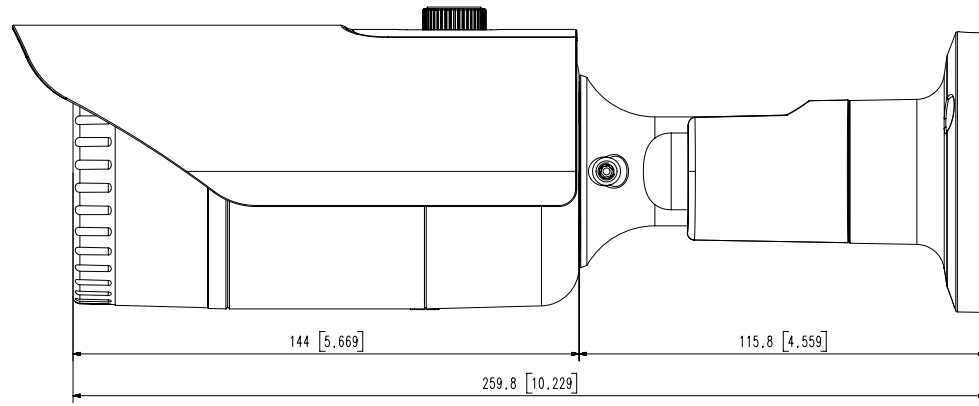

HCO-6080R

1080p Analog HD IR Bullet Camera

Key Features

- Full HD resolution
- 0.11 Lux@F1.6 (Color), 0 Lux (B/W : IR LED on)
- 3.2 ~ 10mm (3.1x) motorized V/F lens
- Day & Night (ICR), WDR (120dB)
- SSNRIV, Motion detection
- IR viewable length 30m, IP66, IK10
- Transmission distance max.500m
- Easy Installation (Plug & play), Dual power

Mechanical

Color / Material	Dark grey / Aluminum
Product Dimensions / Weight	Ø78.0x259.8mm(3.07x10.23"), 948g(2.09 lb)

- The latest product information / specification can be found at hanwha-security.com
- Design and specifications are subject to change without notice.
- Wisenet is the proprietary brand of Hanwha Techwin, formerly known as Samsung Techwin.

UNIT : mm [inch]
SCALE : 1/1