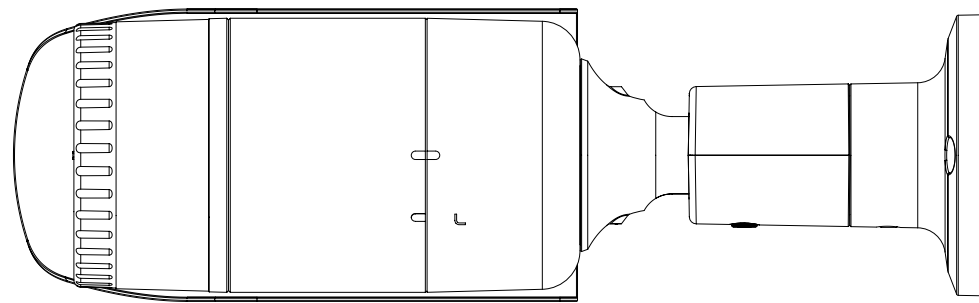

Compatible Accessories (Optional)

SBO-100B1

SBO-100B1

SBP-302PM

Video	
Imaging Device	1/2.8" 2MP CMOS
Resolution	1920x1080
Max. Framerate	30fps / 25fps(60Hz / 50Hz)
Min. Illumination	Color : 0.11Lux(F1.6, 30IRE) BW : 0Lux(IR LED on)
Video Out	BNC(AHD / TVI / CVI / CVBS Selectable)
Video Transmission Distance	500m(5C2V Coaxial Cable)
Lens	
Focal Length (Zoom Ratio)	3.2~10mm(3.1x) motorized varifocal
Max. Aperture Ratio	F1.6
Min. Object Distance	0.5m(1.64ft)
Focus Control	Manual
Lens Type	DC auto iris
Operational	
Camera Title	Displayed up to 15 characters
Day & Night	Auto(ICR)
Backlight Compensation	BLC, HLC, WDR
Wide Dynamic Range	120dB
Digital Noise Reduction	SSNRIV
Defog	Support
Motion Detection	4ea
Privacy Masking	8ea, rectangular zones
Gain Control	Low / Middle / High / Very High
White Balance	ATW / AWC / Manual / Indoor / Outdoor
Electronic Shutter Speed	1 ~ 1/12,000sec
Video Rotation	H-Rev / V-Rev
Analytics	Motion detection
Alarm I/O	MD output 1ea
Alarm Triggers	Analytics
Alarm Events	Alarm output
IR Viewable Length	30m(98.43ft)
Coaxial Protocol	ACP(AHD Coax Protocol), TCP(TVI Coax Protocol), CCP(CVI Coax Protocol) CVBS : Pelco-C(Coaxitron)
Environmental & Electrical	
Operating Temperature / Humidity	-30°C ~ +55°C(+22°F ~ +131°F) / Less than 90% RH
Certification	IP66, IK10
Input Voltage	24VAC, 12VDC
Power Consumption	Max 5.8W

Mechanical

Color / Material	Dark grey / Aluminum
Product Dimensions / Weight	Ø78.0x259.8mm(3.07x10.23"), 948g(2.09 lb)

- The latest product information / specification can be found at hanwha-security.com
- Design and specifications are subject to change without notice.
- Wisenet is the proprietary brand of Hanwha Techwin, formerly known as Samsung Techwin.