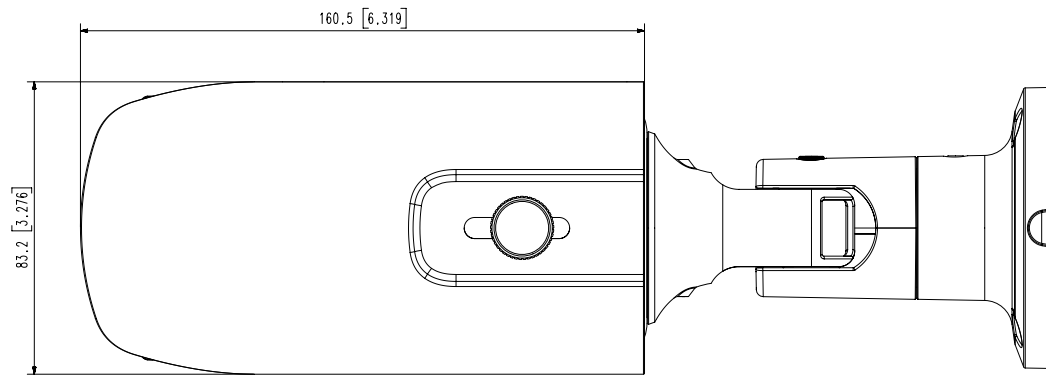

Compatible Accessories (Optional)

SBO-100B1

SBO-100B1

SBP-302PM

Video	
Imaging Device	1/2.8" 2MP CMOS
Resolution	1920x1080
Max. Framerate	30fps / 25fps(60Hz / 50Hz)
Min. Illumination	Color : 0.11Lux(F1.6, 30IRE) BW : 0Lux(IR LED on)
Video Out	BNC(AHD / TVI / CVI / CVBS Selectable)
Video Transmission Distance	500m(5C2V Coaxial Cable)
Lens	
Focal Length (Zoom Ratio)	3.2~10mm(3.1x) motorized varifocal
Max. Aperture Ratio	F1.6
Min. Object Distance	0.5m(1.64ft)
Focus Control	Manual
Lens Type	DC auto iris
Operational	
Camera Title	Displayed up to 15 characters
Day & Night	Auto(ICR)
Backlight Compensation	BLC, HLC, WDR
Wide Dynamic Range	120dB
Digital Noise Reduction	SSNRIV
Defog	Support
Motion Detection	4ea
Privacy Masking	8ea, rectangular zones
Gain Control	Low / Middle / High / Very High
White Balance	ATW / AWC / Manual / Indoor / Outdoor
Electronic Shutter Speed	1 ~ 1/12,000sec
Video Rotation	H-Rev / V-Rev
Analytics	Motion detection
Alarm I/O	MD output 1ea
Alarm Triggers	Analytics
Alarm Events	Alarm output
IR Viewable Length	30m(98.43ft)
Coaxial Protocol	ACP(AHD Coax Protocol), TCP(TVI Coax Protocol), CCP(CVI Coax Protocol) CVBS : Pelco-C(Coaxitron)
Environmental & Electrical	
Operating Temperature / Humidity	-30°C ~ +55°C(+22°F ~ +131°F) / Less than 90% RH
Certification	IP66, IK10
Input Voltage	24VAC, 12VDC
Power Consumption	Max 5.8W

Mechanical

Color / Material	Dark grey / Aluminum
Product Dimensions / Weight	Ø78.0x259.8mm(3.07x10.23"), 948g(2.09 lb)

- The latest product information / specification can be found at hanwha-security.com
- Design and specifications are subject to change without notice.
- Wisenet is the proprietary brand of Hanwha Techwin, formerly known as Samsung Techwin.

UNIT : mm [inch]
SCALE : 1/1