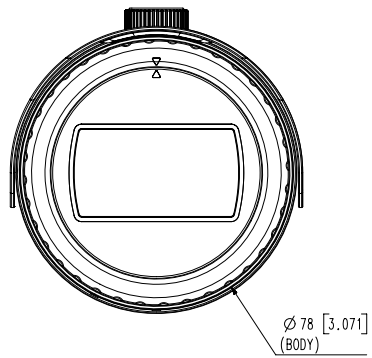

Compatible Accessories (Optional)

SBO-100B1

SBO-100B1

SBP-302PM

Video	
Imaging Device	1/2.8" 2MP CMOS
Resolution	1920x1080
Max. Framerate	30fps / 25fps(60Hz / 50Hz)
Min. Illumination	Color : 0.11Lux(F1.6, 30IRE) BW : 0Lux(IR LED on)
Video Out	BNC(AHD / TVI / CVI / CVBS Selectable)
Video Transmission Distance	500m(5C2V Coaxial Cable)
Lens	
Focal Length (Zoom Ratio)	3.2~10mm(3.1x) motorized varifocal
Max. Aperture Ratio	F1.6
Min. Object Distance	0.5m(1.64ft)
Focus Control	Manual
Lens Type	DC auto iris
Operational	
Camera Title	Displayed up to 15 characters
Day & Night	Auto(ICR)
Backlight Compensation	BLC, HLC, WDR
Wide Dynamic Range	120dB
Digital Noise Reduction	SSNRIV
Defog	Support
Motion Detection	4ea
Privacy Masking	8ea, rectangular zones
Gain Control	Low / Middle / High / Very High
White Balance	ATW / AWC / Manual / Indoor / Outdoor
Electronic Shutter Speed	1 ~ 1/12,000sec
Video Rotation	H-Rev / V-Rev
Analytics	Motion detection
Alarm I/O	MD output 1ea
Alarm Triggers	Analytics
Alarm Events	Alarm output
IR Viewable Length	30m(98.43ft)
Coaxial Protocol	ACP(AHD Coax Protocol), TCP(TVI Coax Protocol), CCP(CVI Coax Protocol) CVBS : Pelco-C(Coaxitron)
Environmental & Electrical	
Operating Temperature / Humidity	-30°C ~ +55°C(+22°F ~ +131°F) / Less than 90% RH
Certification	IP66, IK10
Input Voltage	24VAC, 12VDC
Power Consumption	Max 5.8W

Mechanical

Color / Material	Dark grey / Aluminum
Product Dimensions / Weight	Ø78.0x259.8mm(3.07x10.23"), 948g(2.09 lb)

- The latest product information / specification can be found at hanwha-security.com
- Design and specifications are subject to change without notice.
- Wisenet is the proprietary brand of Hanwha Techwin, formerly known as Samsung Techwin.

UNIT : mm [inch]
SCALE : 1/1