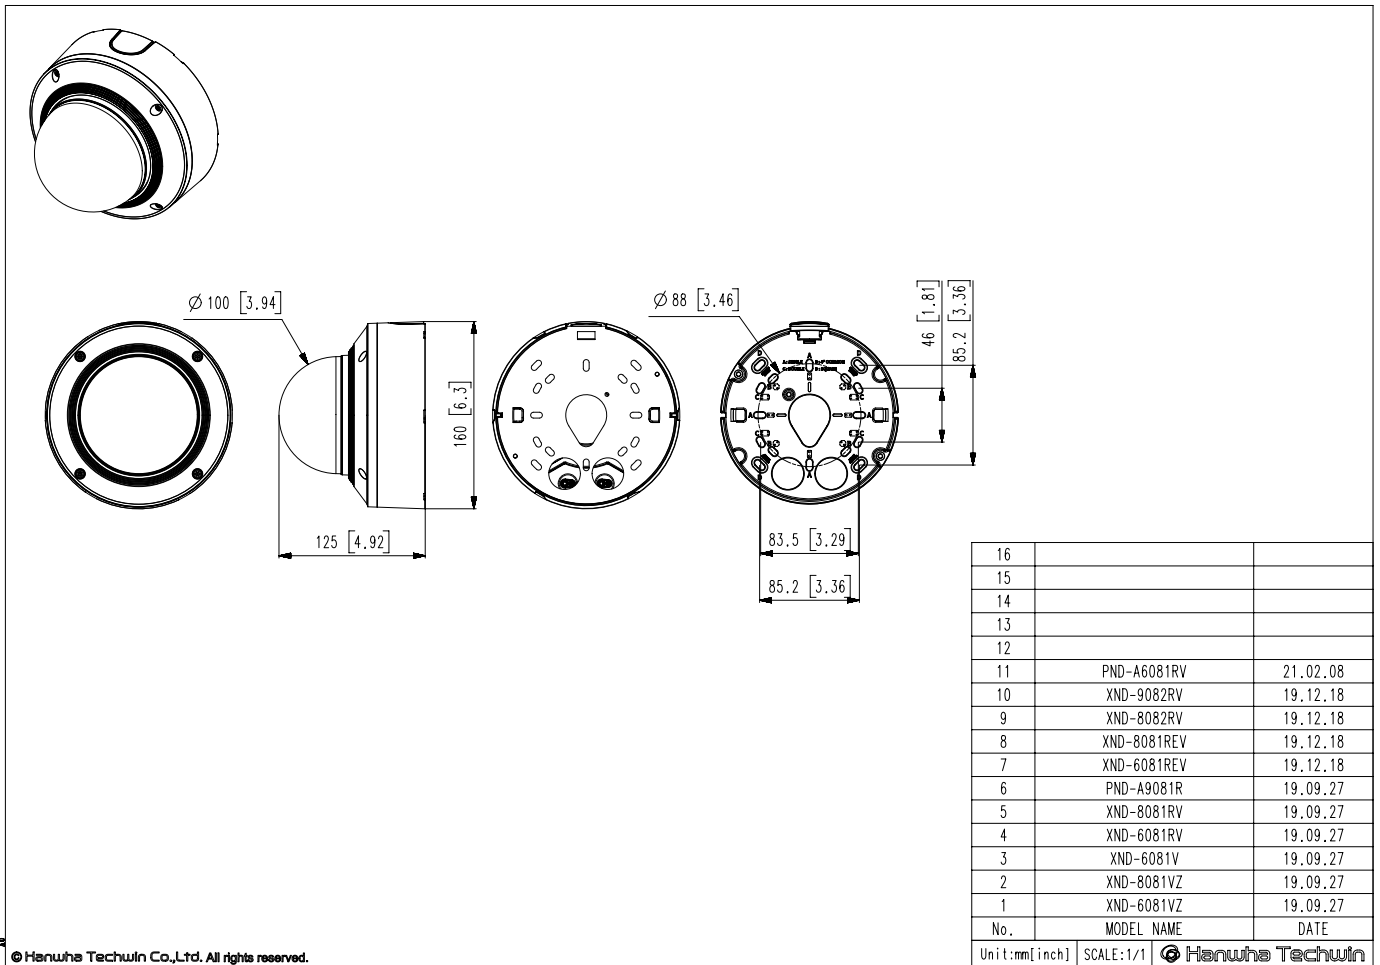

CAD

Unit: mm [inch]