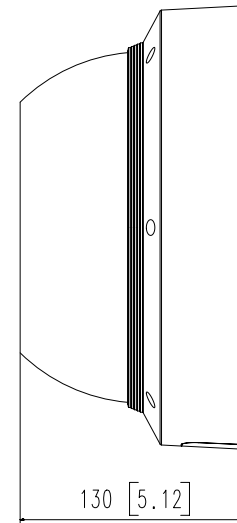

**General**

<b>Webpage Language</b>	English, Korean, Chinese, French, Italian, Spanish, German, Japanese, Russian, Swedish, Portuguese, Czech, Polish, Turkish, Dutch, Hungarian, Greek
<b>Edge Storage</b>	Micro SD/SDHC/SDXC 4slot 256GB(Each CH)
<b>Memory</b>	3GB RAM, 768MB Flash

**Mechanical**

<b>Color / Material</b>	White / Aluminum
<b>RAL Code</b>	RAL9003
<b>Product Dimensions / Weight</b>	Ø253mmx130mm, 3000g

- The latest product information / specification can be found at [hanwha-security.com](http://hanwha-security.com)
- Design and specifications are subject to change without notice.
- Wisenet is the proprietary brand of Hanwha Techwin, formerly known as Samsung Techwin.