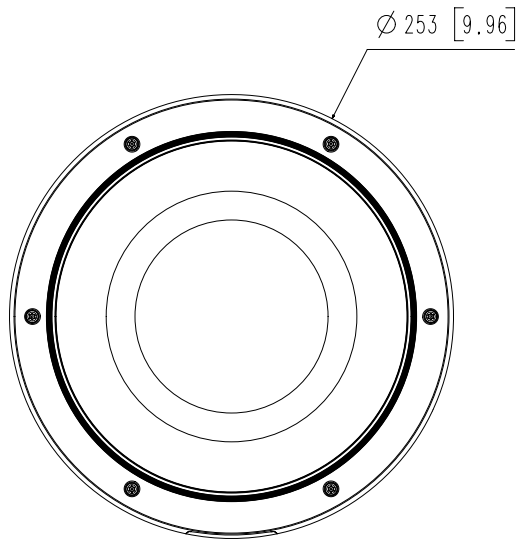

**Mechanical**

<b>Color / Material</b>	White / Aluminum
<b>RAL Code</b>	RAL9003
<b>Product Dimensions / Weight</b>	Ø253mmx130mm, 3000g

- The latest product information / specification can be found at [hanwha-security.com](http://hanwha-security.com)
- Design and specifications are subject to change without notice.
- Wisenet is the proprietary brand of Hanwha Techwin, formerly known as Samsung Techwin.