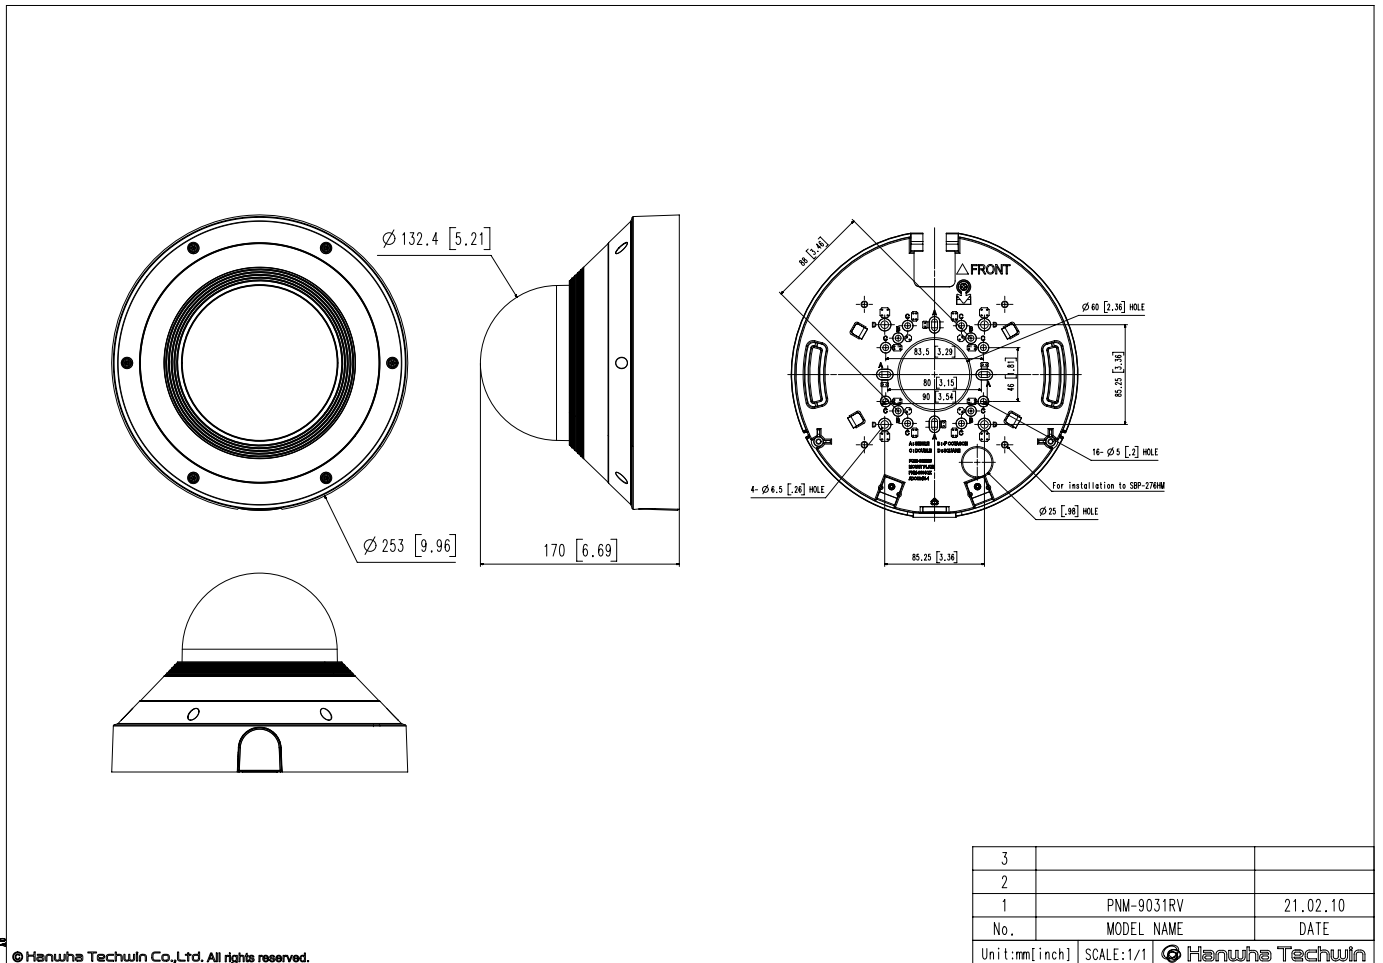

Mechanical

Color / Material	White / Aluminum
RAL Code	RAL9003
Product Dimensions / Weight	Ø253x170mm / 2.9Kg

PNM-9031RV

15MP H.265 Panoramic Camera

CAD

Unit: mm [inch]

© Hanwha Techwin Co.,Ltd. All rights reserved.