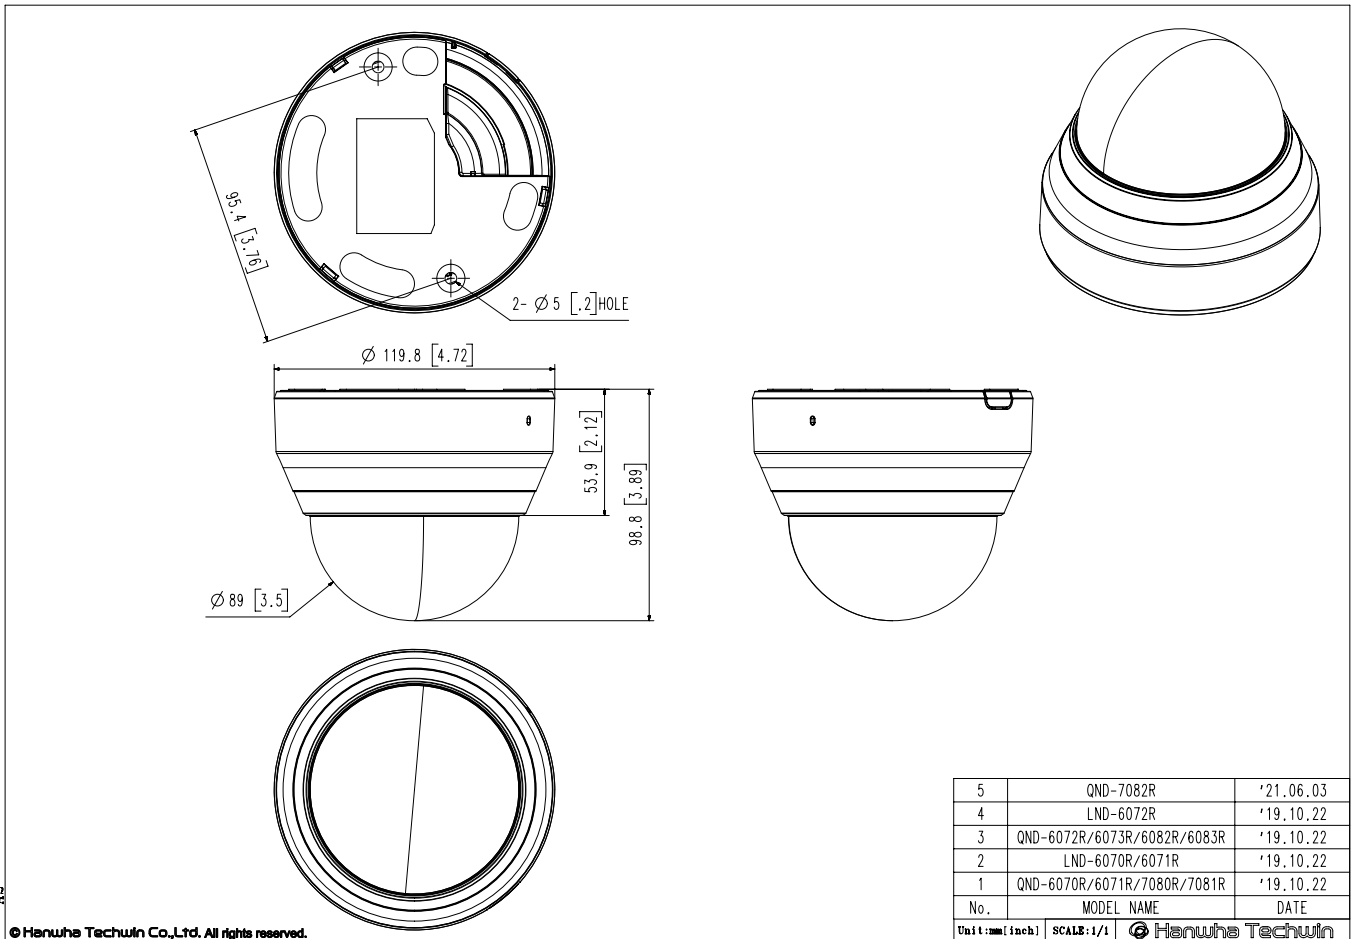

## Mechanical

<b>Color / Material</b>	White / Plastic
<b>RAL Code</b>	RAL9003
<b>Product Dimensions / Weight</b>	Ø119.8 x 98.8mm (Ø4.72 x 3.89"), 320g (0.705 lb)
<b>Compatible Conduit hole / Gangbox</b>	- Included : Double - SBD-120GP : Single, Double, 4"Octagon
<b>Hanging Mount (Dome)</b>	SBP-122HMW

# QND-7082R

4MP IR Dome Camera

CAD

Unit: mm [inch]

A2

© Hanwha Techwin Co., Ltd. All rights reserved.