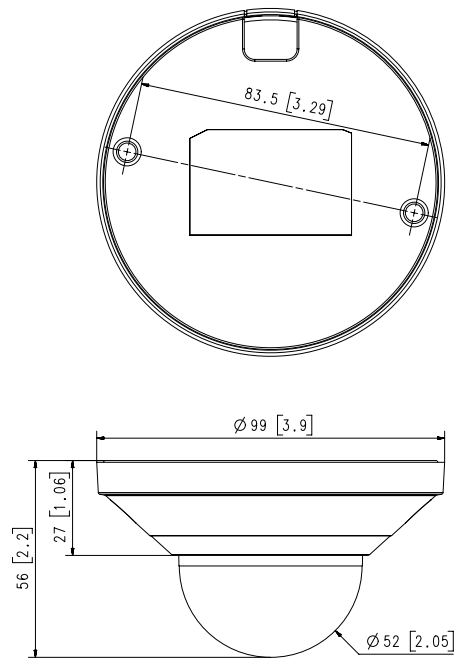

milimeter (inch)