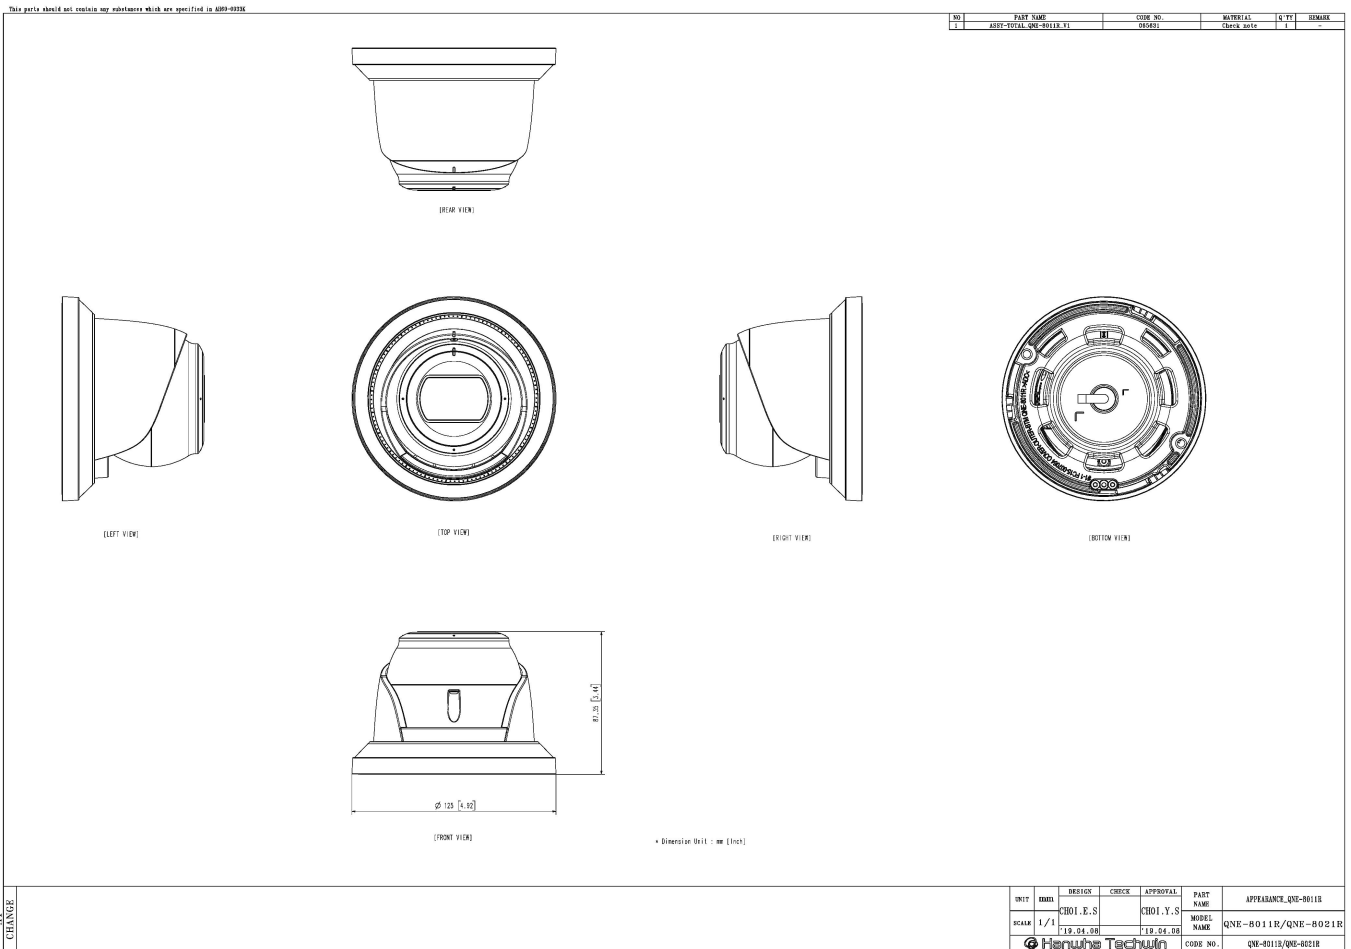

CAD

Unit:mm [inch]