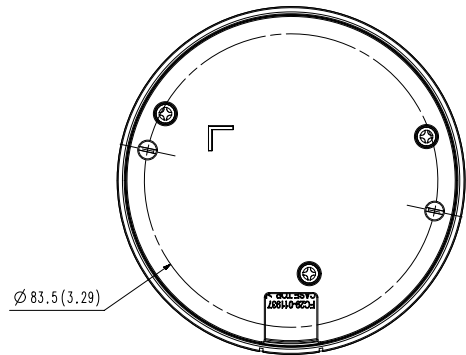

3		
2	QNF-9010	'19.11.29
1	QNF-8010	'19.09.02
No.	MODEL NAME	DATE
Unit:mm(inch)		SCALE:1/1
© Hanwha Techwin		

© Hanwha Techwin Co.,Ltd. All rights reserved.

A2