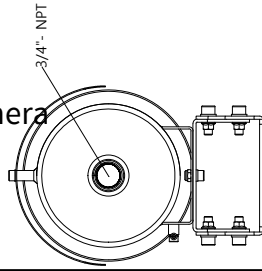

TNO-6322ER

2MP Explosion-proof Camera

Unit: mm [inch]

CAD