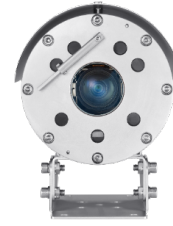

TNO-6322ER

2MP Explosion-proof Camera

Unit: mm [inch]

CAD