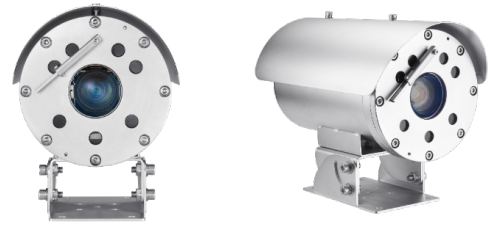

## TNO-6322ER

2MP Explosion-proof Camera

### Key Features

- Max. 2MP (1920 x 1080) resolution
- H: 61.8(Wide)~2.19(Tele) / V: 36.2(Wide)~1.24(Tele) Field of View
- Max. 60fps/50fps (60Hz/50Hz)
- H.265, H.264, MJPEG codec, WiseStream II
- IR viewable length 70m
- Day & Night (Auto ICR), WDR (120dB)
- Explosion-proof certificate: IECEX, ATEX, KCs, PESO
- Stainless 316L, Built-in wiper
- IP67, IK10

### Compatible Accessories (Optional)

SBE-100WM

SBE-100B

SBE-100PM

# TNO-6322ER

2MP Explosion-proof Camera