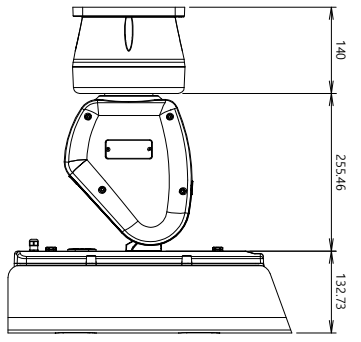

500 - 1000	±0.50	±0.50	±0.50
250 - 500	±0.30	±0.30	±1.50
63 - 250	±0.18	±0.18	±0.90
16 - 63	±0.10	±0.30	±0.50
4 - 16	±0.07	±0.20	±0.3
1 - 4	±0.05	±0.10	±0.2
DIN	A	B	C
	GENERAL TOLERANCE/		
	FILE NAME		

DATE	2017.09.13
SCALE	1:000
UNIT	MM
TOLERANCE	
DESIGN	
CHECK	
APPROVE	
DESCRIPTION	외관도
MODEL	TNU-6320
NO./型号	
SIZE	

FILE NAME	
MATERIAL/材	
FINISH	
DRW./NO.	
DESCRIPTION	외관도
MODEL	TNU-6320
NO./型号	
SIZE	

2017.07.1