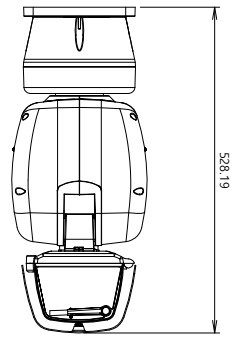

500 - 1000	±0.50	±0.50	±0.50
250 - 500	±0.30	±0.30	±1.50
63 - 250	±0.18	±0.18	±0.90
16 - 63	±0.10	±0.30	±0.50
4 - 16	±0.07	±0.20	±0.3
1 - 4	±0.05	±0.10	±0.2
DIN	A	B	C
	GENERAL TOLERANCE/		
	FILE NAME		

DATE	2017.09.13
SCALE	1:000
UNIT	MM
TOLERANCE	
DESIGN	
CHECK	
APPROVE	
DESCRIPTION	외관도
MODEL	TNU-6320
NO./型号	
SIZE	

FILE NAME	
MATERIAL/材	
FINISH	
DRW./NO.	
DESCRIPTION	외관도
MODEL	TNU-6320
NO./型号	
SIZE	

2017.07.1