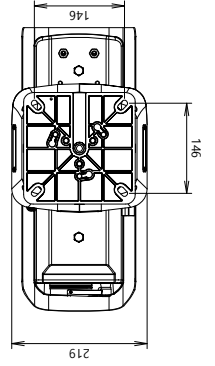

500 - 1000	±0.50	±0.50	±0.50
250 - 500	±0.30	±0.30	±1.50
63 - 250	±0.18	±0.18	±0.90
16 - 63	±0.10	±0.30	±0.50
4 - 16	±0.07	±0.20	±0.3
1 - 4	±0.05	±0.10	±0.2
DIN	A	B	C
	GENERAL TOLERANCE/		
	FILE NAME		

DATE	2017.09.13
SCALE	1:000
UNIT	MM
TOLERANCE	
DESIGN	
CHECK	
APPROVE	
DESCRIPTION	외관도
MODEL	TNU-6320
NO./型号	
SIZE	

FILE NAME	
MATERIAL/材	
FINISH	
DRW./NO.	
DESCRIPTION	외관도
MODEL	TNU-6320
NO./型号	
SIZE	

2017.07.1