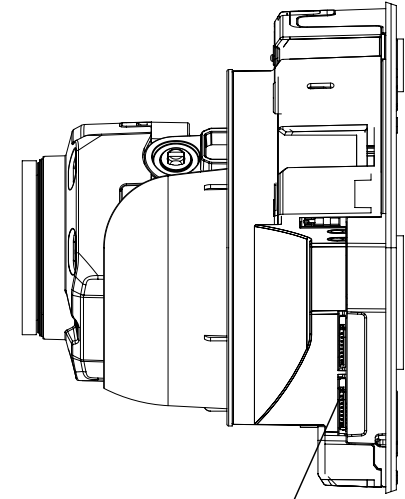

Mechanical

Color / Material	Ivory / Metal
Product Dimensions / Weight	Ø140.8x113.0mm(Ø5.54x4.45"), 714g(1.57 lb)

- The latest product information / specification can be found at hanwha-security.com
- Design and specifications are subject to change without notice.
- Wisenet is the proprietary brand of Hanwha Techwin, formerly known as Samsung Techwin.