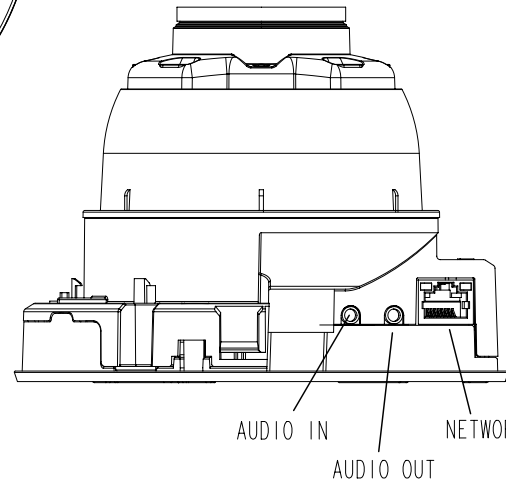

XND-6080V/6080RV/8080RV

Unit : mm(inch)

A2