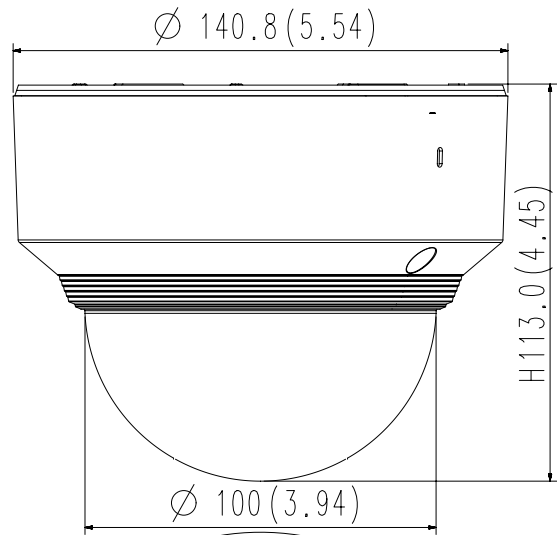

Mechanical

Color / Material	Ivory / Metal
Product Dimensions / Weight	Ø140.8x113.0mm(Ø5.54x4.45"), 714g(1.57 lb)

- The latest product information / specification can be found at hanwha-security.com
- Design and specifications are subject to change without notice.
- Wisenet is the proprietary brand of Hanwha Techwin, formerly known as Samsung Techwin.