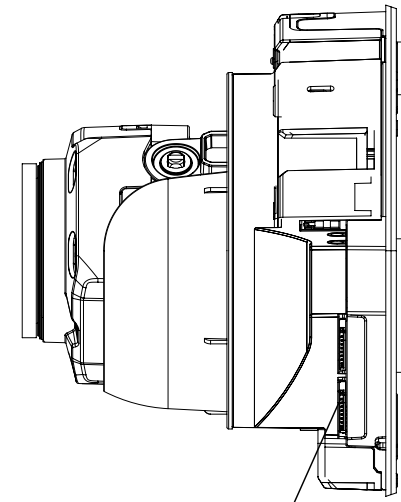

Mechanical

Color / Material	Ivory / Plastic
Product Dimensions / Weight	Ø140.8x113.0mm(Ø5.54x4.45"), 610g(1.34 lb)

- The latest product information / specification can be found at hanwha-security.com
- Design and specifications are subject to change without notice.
- Wisenet is the proprietary brand of Hanwha Techwin, formerly known as Samsung Techwin.