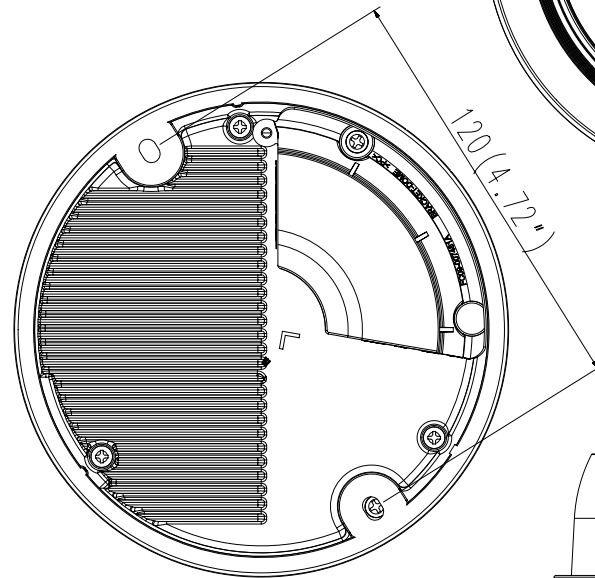

Mechanical

Color / Material	Ivory / Plastic
Product Dimensions / Weight	Ø140.8x113.0mm(Ø5.54x4.45"), 610g(1.34 lb)

- The latest product information / specification can be found at hanwha-security.com
- Design and specifications are subject to change without notice.
- Wisenet is the proprietary brand of Hanwha Techwin, formerly known as Samsung Techwin.