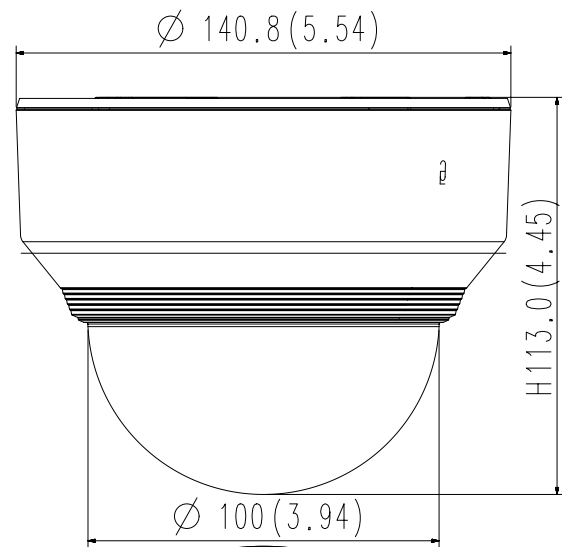

Mechanical

Color / Material	Ivory / Plastic
Product Dimensions / Weight	Ø140.8x113.0mm(Ø5.54x4.45"), 610g(1.34 lb)

- The latest product information / specification can be found at hanwha-security.com
- Design and specifications are subject to change without notice.
- Wisenet is the proprietary brand of Hanwha Techwin, formerly known as Samsung Techwin.