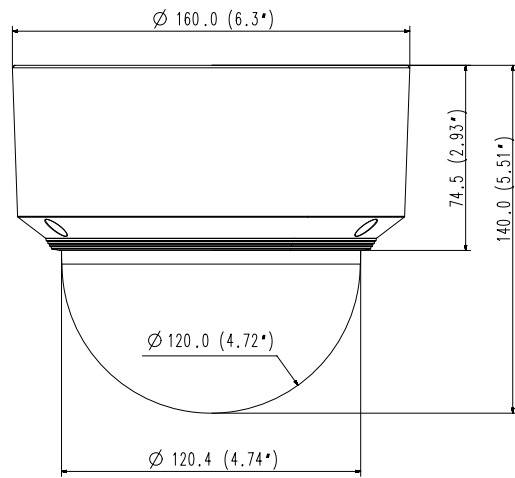

**Mechanical**

<b>Color / Material</b>	Ivory / Plastic
<b>Product Dimensions / Weight</b>	Ø160x140.0mm(6.3"x5.51"), 1.10kg(2.43 lb)

- The latest product information / specification can be found at [hanwha-security.com](http://hanwha-security.com)
- Design and specifications are subject to change without notice.
- Wisenet is the proprietary brand of Hanwha Techwin, formerly known as Samsung Techwin.

XND-6085

Unit : mm (inch)

XND-6085V

Unit : mm (inch)