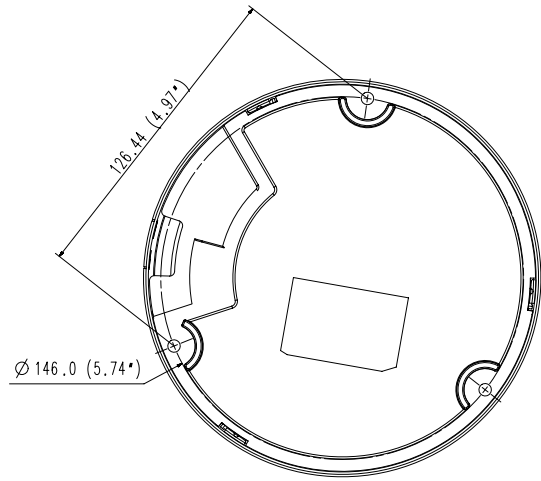

XND-6085

Unit : mm (inch)