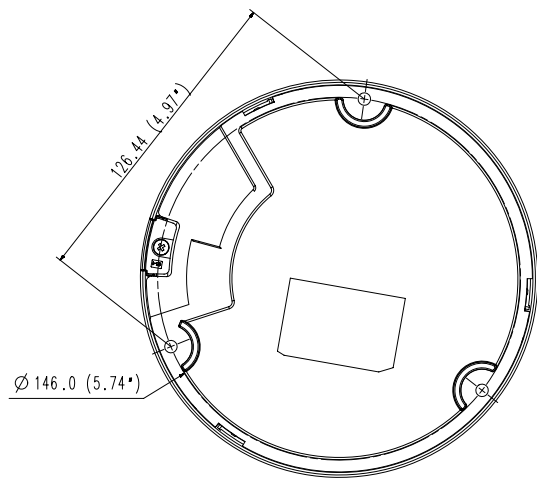

**Mechanical**

<b>Color / Material</b>	Ivory / Plastic
<b>Product Dimensions / Weight</b>	Ø160x140.0mm(6.3"x5.51"), 1.10kg(2.43 lb)

- The latest product information / specification can be found at [hanwha-security.com](http://hanwha-security.com)
- Design and specifications are subject to change without notice.
- Wisenet is the proprietary brand of Hanwha Techwin, formerly known as Samsung Techwin.

XND-6085

Unit : mm (inch)

XND-6085V

Unit : mm (inch)