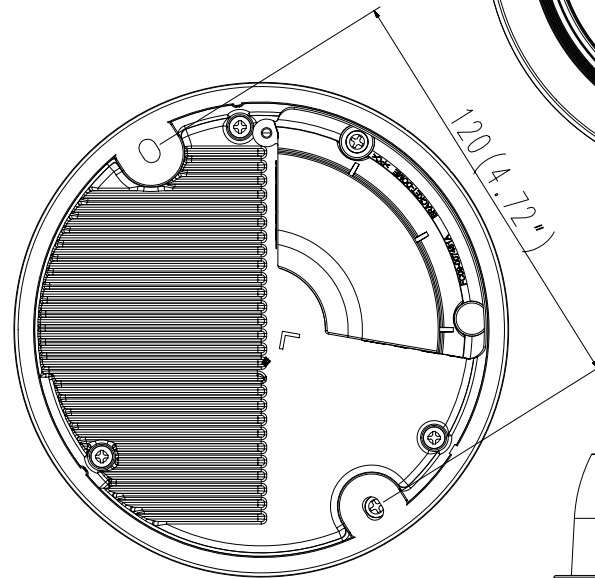

Mechanical

Color / Material	Ivory / Plastic
Product Dimensions / Weight	Ø140.8x113.0mm(Ø5.54x4.45"), 628g(1.38 lb)

- The latest product information / specification can be found at hanwha-security.com
- Design and specifications are subject to change without notice.
- Wisenet is the proprietary brand of Hanwha Techwin, formerly known as Samsung Techwin.