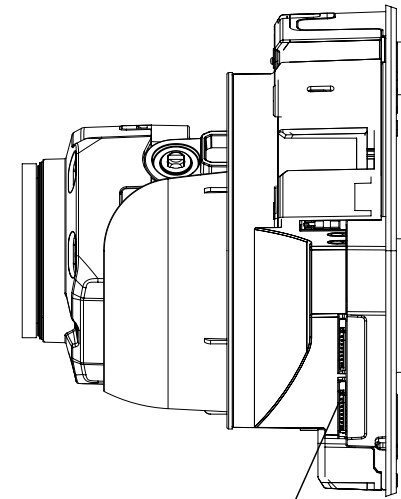

Mechanical

Color / Material	Ivory / Plastic
Product Dimensions / Weight	Ø140.8x113.0mm(Ø5.54x4.45"), 628g(1.38 lb)

- The latest product information / specification can be found at hanwha-security.com
- Design and specifications are subject to change without notice.
- Wisenet is the proprietary brand of Hanwha Techwin, formerly known as Samsung Techwin.