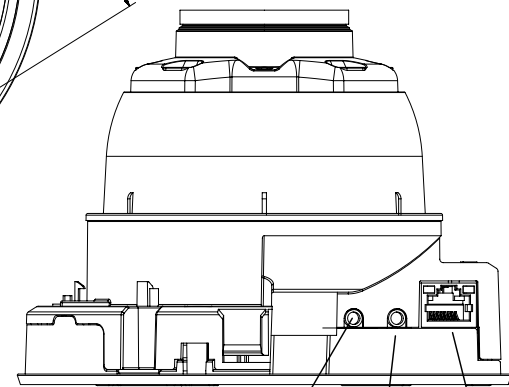

Mechanical

Color / Material	Ivory / Plastic
Product Dimensions / Weight	Ø140.8x113.0mm(Ø5.54x4.45"), 628g(1.38 lb)

- The latest product information / specification can be found at hanwha-security.com
- Design and specifications are subject to change without notice.
- Wisenet is the proprietary brand of Hanwha Techwin, formerly known as Samsung Techwin.