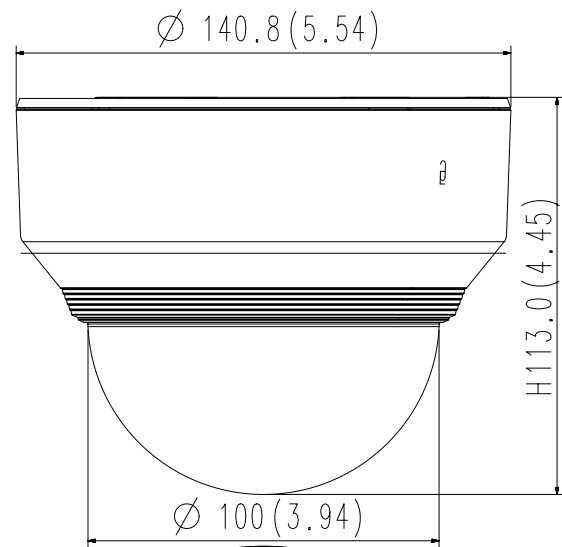

Mechanical

Color / Material	Ivory / Plastic
Product Dimensions / Weight	Ø140.8x113.0mm(Ø5.54x4.45"), 628g(1.38 lb)

- The latest product information / specification can be found at hanwha-security.com
- Design and specifications are subject to change without notice.
- Wisenet is the proprietary brand of Hanwha Techwin, formerly known as Samsung Techwin.