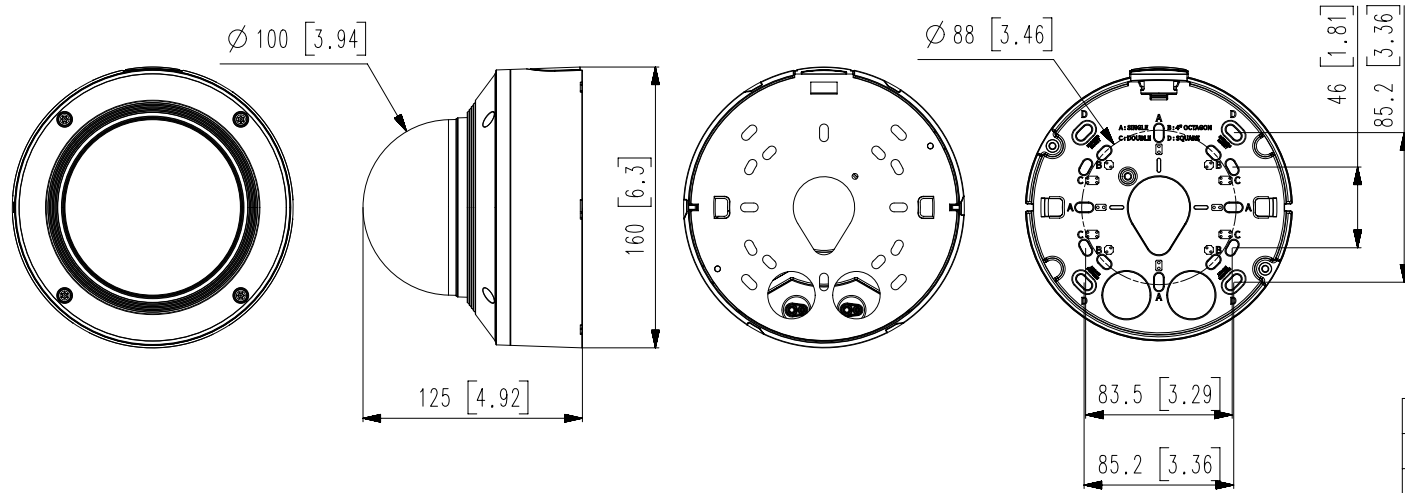

16		
15		
14		
13	XND-9082RV	19.12.18
12	XND-7082RV	19.12.18
11	XND-6082RV	19.12.18
10	PND-A7081RV	19.12.18
9	PND-A6081RV	19.12.18
8	XND-8081REV	19.12.18
7	XND-6081REV	19.12.18
6	PND-A9081R	19.09.27
5	XND-8081RV	19.09.27
4	XND-6081RV	19.09.27
3	XND-6081V	19.09.27
2	XND-8081VZ	19.09.27
1	XND-6081VZ	19.09.27
No.	MODEL NAME	DATE
Unit:mm[inch] SCALE:1/1		Hanwha Techwin

© Hanwha Techwin Co.,Ltd. All rights reserved.