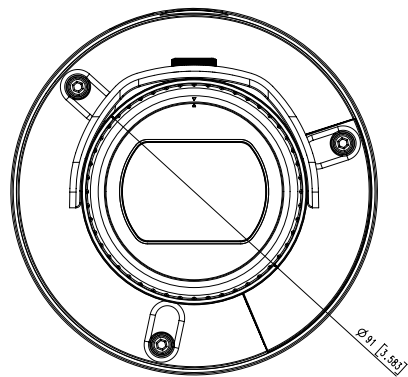

Compatible Accessories (Optional)

SBP-302PM

Video	
Imaging Device	1/2" 2MP CMOS
Resolution	1920x1080, 1280x1024, 1280x960, 1280x720, 1024x768, 800x600, 800x448, 720x576, 720x480, 640x480, 640x360, 320x240
Max. Framerate	H.265/H.264: Max. 60fps/50fps(60Hz/50Hz) MJPEG: Max. 30fps/25fps(60Hz/50Hz)
Min. Illumination	Color: 0.004Lux(F0.94, 1/30sec) BW: 0Lux(F0.94, 1/30sec)
Video Out	CVBS: 1.0 Vp-p / 75Ω composite, 720x480(N), 720x576(P) for installation USB: Micro USB Type B, 1280x720 for installation
Lens	
Focal Length (Zoom Ratio)	4.1~16.4mm(4x) motorized varifocal
Max. Aperture Ratio	F0.94(Wide)~F2.4(Tele)
Angular Field of View	H: 100.0°(Wide)~26.2°(Tele) / V: 54°(Wide)~14.8°(Tele) / D: 116.0°(Wide)~30.0°(Tele)
Min. Object Distance	0.7m(2.30ft)
Focus Control	Simple focus
Lens Type	DC auto iris
Operational	
Camera Title	Displayed up to 85 characters
Day & Night	Auto(ICR)
Backlight Compensation	BLC, HLC, WDR, SSSDR
Wide Dynamic Range	150dB
Digital Noise Reduction	SSNR V
Digital Image Stabilization	Support
Defog	Support
Motion Detection	8ea, 8point polygonal zones
Privacy Masking	32ea, polygonal zones - Color: Grey/Green/Red/Blue/Black/White - Mosaic
Gain Control	Low / Middle / High
White Balance	ATW / AWC / Manual / Indoor / Outdoor
LDC	Support
Electronic Shutter Speed	Minimum / Maximum / Anti flicker (2~1/12,000sec)
Video Rotation	Flip, Mirror, Hallway view(90°/270°)
Analytics	Defocus detection, Directional detection, Fog detection, Face detection, Motion detection, Digital auto tracking, Appear/Disappear, Enter/Exit, Loitering, Tampering, Virtual line, Audio detection, Sound classification
Alarm I/O	Input 1ea / Output 1ea
Alarm Triggers	Analytics, Network disconnect, Alarm input

Power Consumption	PoE : Max 12.95W 12VDC : Max. 11.5W 24VAC : Max. 14.5W
-------------------	--

Mechanical

Color / Material	Dark gray / Aluminum
Product Dimensions / Weight	Ø91x388.6mm(3.85"x15.3"), 2.35kg(5.18 lb)

UNIT : mm [inch]
SCALE : 1/1