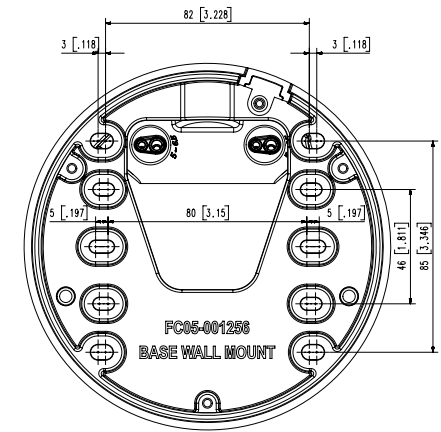

Compatible Accessories (Optional)

SBP-302PM

Video	
Imaging Device	1/2" 2MP CMOS
Resolution	1920x1080, 1280x1024, 1280x960, 1280x720, 1024x768, 800x600, 800x448, 720x576, 720x480, 640x480, 640x360, 320x240
Max. Framerate	H.265/H.264: Max. 60fps/50fps(60Hz/50Hz) MJPEG: Max. 30fps/25fps(60Hz/50Hz)
Min. Illumination	Color: 0.004Lux(F0.94, 1/30sec) BW: 0Lux(F0.94, 1/30sec)
Video Out	CVBS: 1.0 Vp-p / 75Ω composite, 720x480(N), 720x576(P) for installation USB: Micro USB Type B, 1280x720 for installation
Lens	
Focal Length (Zoom Ratio)	4.1~16.4mm(4x) motorized varifocal
Max. Aperture Ratio	F0.94(Wide)~F2.4(Tele)
Angular Field of View	H: 100.0°(Wide)~26.2°(Tele) / V: 54°(Wide)~14.8°(Tele) / D: 116.0°(Wide)~30.0°(Tele)
Min. Object Distance	0.7m(2.30ft)
Focus Control	Simple focus
Lens Type	DC auto iris
Operational	
Camera Title	Displayed up to 85 characters
Day & Night	Auto(ICR)
Backlight Compensation	BLC, HLC, WDR, SSSDR
Wide Dynamic Range	150dB
Digital Noise Reduction	SSNR V
Digital Image Stabilization	Support
Defog	Support
Motion Detection	8ea, 8point polygonal zones
Privacy Masking	32ea, polygonal zones - Color: Grey/Green/Red/Blue/Black/White - Mosaic
Gain Control	Low / Middle / High
White Balance	ATW / AWC / Manual / Indoor / Outdoor
LDC	Support
Electronic Shutter Speed	Minimum / Maximum / Anti flicker (2~1/12,000sec)
Video Rotation	Flip, Mirror, Hallway view(90°/270°)
Analytics	Defocus detection, Directional detection, Fog detection, Face detection, Motion detection, Digital auto tracking, Appear/Disappear, Enter/Exit, Loitering, Tampering, Virtual line, Audio detection, Sound classification
Alarm I/O	Input 1ea / Output 1ea
Alarm Triggers	Analytics, Network disconnect, Alarm input

Power Consumption	PoE : Max 12.95W 12VDC : Max. 11.5W 24VAC : Max. 14.5W
-------------------	--

Mechanical

Color / Material	Dark gray / Aluminum
Product Dimensions / Weight	Ø91x388.6mm(3.85"x15.3"), 2.35kg(5.18 lb)

UNIT : mm [inch]
SCALE : 1/1