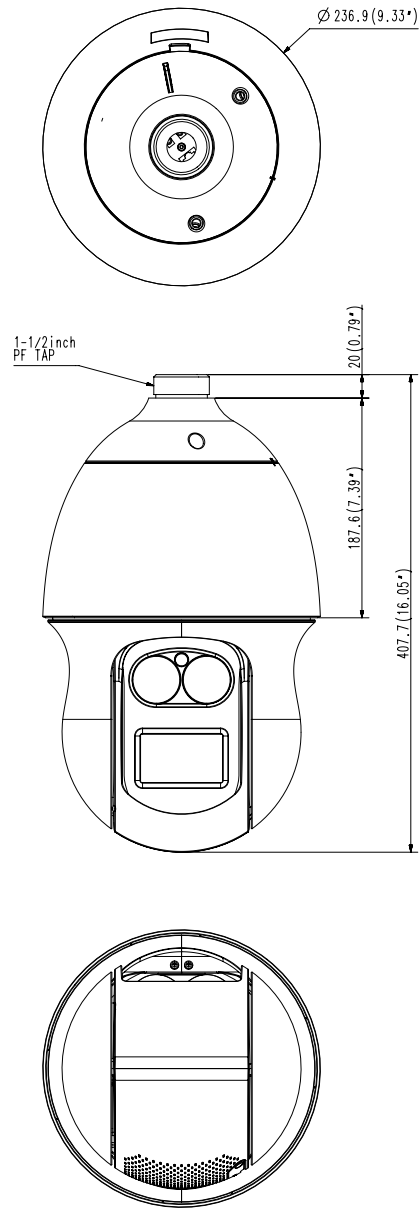

## Key Features

- Max. 2Megapixel (1920 x 1080) resolution
- 4.75 ~ 261.4mm (Optical 55x) lens
- Day & Night (ICR), WDR (120dB)
- DIS with built-in gyro sensor
- Max. IR viewable length : 500m
- H.265, H.264, MJPEG codec support
- Multiple streaming, WiseStream II support
- Intelligent Video / Audio Analytics, Defog (Optical)
- microSD/SDHC/SDXC memory 2 slots (Up to 512 GB)
- IP66, IK10

#### Mechanical

Color / Material	Body: Ivory / Plastic, Head: Black / Plastic
Product Dimensions / Weight	Ø236.9x407.7mm(9.33x16.05"), 7.1Kg(15.65 lb)

- The latest product information / specification can be found at [hanwha-security.com](http://hanwha-security.com)
- Design and specifications are subject to change without notice.
- Wisenet is the proprietary brand of Hanwha Techwin, formerly known as Samsung Techwin.