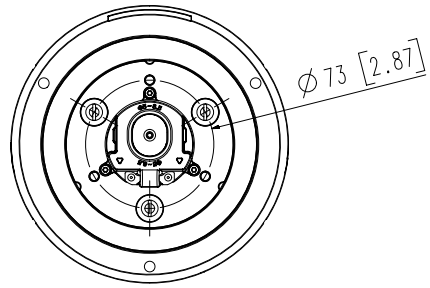

3	XNP-8250(R)	
2	XNP-6400(R)	
1	XNP-9250(R)	'20.11.06
No.	MODEL NAME	DATE
Unit:mm[inch] SCALE:1/2		Hanwha Techwin

A2

© Hanwha Techwin Co.,Ltd. All rights reserved.