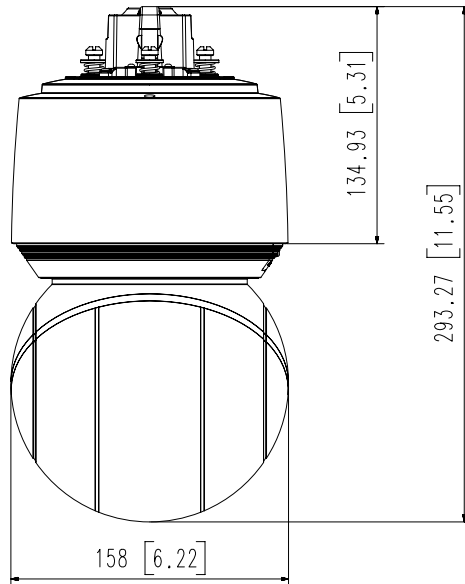

3	XNP-8250(R)	
2	XNP-6400(R)	
1	XNP-9250(R)	'20.11.06
No.	MODEL NAME	DATE
Unit:mm[inch] SCALE:1/2		Hanwha Techwin

A2

© Hanwha Techwin Co.,Ltd. All rights reserved.